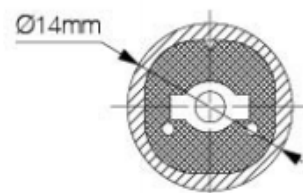

Features:

- *2 wire pure copper wire
- *14mm diameter milky transparent cover,UV-resistant,frigid-proof,enviromental-friendly and non-toxic PVC cable
- *Consume 80% less energy than traditional glass neon
- *Bend and cut or anyway you want
- *Selecting high quality LED bulbs
- *IP65,suitbale for outdoor use

SPECIFICATION

Model	Voltage	Bulb Spacing (CM)	LED qty./m	Cutting Unit	Max.current	Power Consumption (W)	Max.Load
SRP360WW-30M	120V	0.4	240pcs	0.5M	1.2A	9W/M	30M
SRP360CW-30M	120V	0.4	240pcs	0.5M	1.2A	9W/M	30M
SRP360BL-30M	120V	0.4	240pcs	0.5M	1.2A	9W/M	30M
SRP360RD-30M	120V	0.4	240pcs	0.5M	1.2A	9W/M	30M

Non-extendible unit with converter assembly

Power cord set:

6ft SJTW UL power cord with 6A rectifier, with PVC connector and UL plug and 1pc male Pin

ACCESSORIES