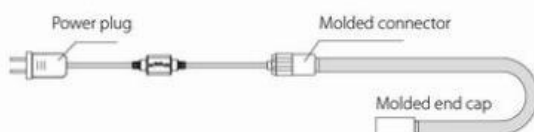

Features:

- *2 wire pure copper wire
- *14mm diameter milky transparent cover,UV-resistant,frigid-proof,enviromental-friendly and non-toxic PVC cable
- *Consume 80% less energy than traditional glass neon
- *Bend and cut or anyway you want
- *Selecting high quality LED bulbs
- *IP65,suitbale for outdoor use

SPECIFICATION

Model	Voltage	Bulb Spacing (CM)	LED qty./m	Cutting Unit	Max.current	Power Consumption (W)	Max.Load
SRP360WW-30M	120V	0.4	240pcs	0.5M	1.2A	9W/M	30M
SRP360CW-30M	120V	0.4	240pcs	0.5M	1.2A	9W/M	30M
SRP360BL-30M	120V	0.4	240pcs	0.5M	1.2A	9W/M	30M
SRP360RD-30M	120V	0.4	240pcs	0.5M	1.2A	9W/M	30M

Non-extendible unit with converter assembly

Power cord set:

6ft SJTW UL power cord with 6A rectifier, with PVC connector and UL plug and 1pc male Pin

ACCESSORIES