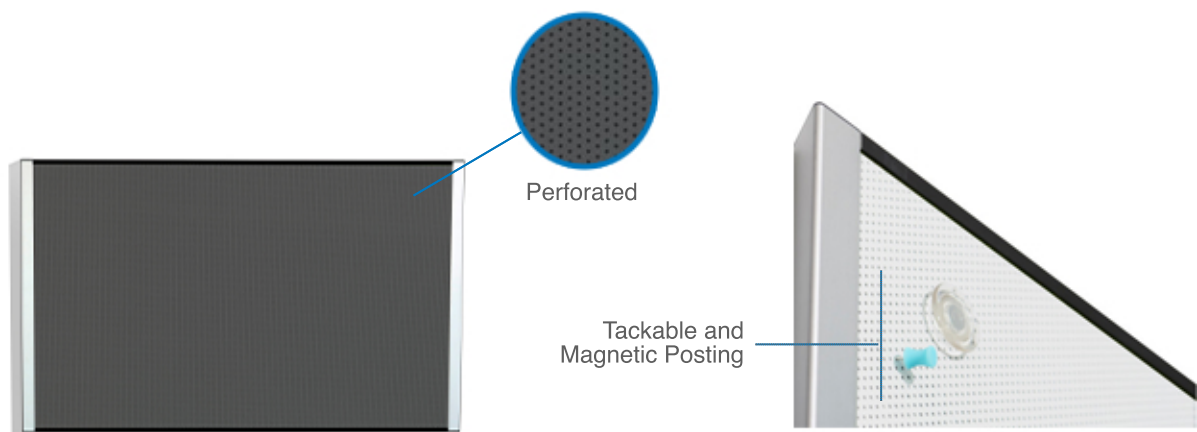

34110
Board can be hung
both horizontally and vertically

iDESIGN™ PERFORATED STEEL BOARDS

Vision. Design. Performance.

IDESIGN™ PERFORATED STEEL BOARDS

FEATURES

- Magnetic perforated steel bulletin board that creates a canvas to inspire, inform, engage. The modern hi-tech look of this perforated steel bulletin surface, combines functionality of magnetic and tackable posting.
- Perforated steel backed by a high density polyester insert, combine to create superior grip and secure holding power for pushpins. Magnets provide quick access to reposition postings, without pin holes.
- Sleek aluminum frame with a beveled edge profile and prominent 1.5" depth adds a sophisticated visual interest and distinct appeal.
- Modular configurations with secure corner brackets allows bulletin board to be hung vertically, side-by-side, and provide endless space for ideas and news.

iDesign™ Perforated Steel Boards create a canvas to inspire, inform, engage. The sleek hi-tech look of this perforated steel bulletin surface, combines functionality of magnetic and tackable posting. Perforated steel backed by a high density polyester insert, combine to create superior grip and secure holding power for pushpins. Magnets provide quick access to reposition postings, without pin holes. All Iceberg products are backed by a 15 year manufacturer's limited warranty.

SPECIFICATIONS		
Item Number	Description	Orientation
34110	Perforated Steel Magnetic & Tackable Bulletin Board, Charcoal, 24"x38"	Horizontal & Vertical
34111	Perforated Steel Magnetic & Tackable Bulletin Board, White, 24"x38"	Horizontal & Vertical