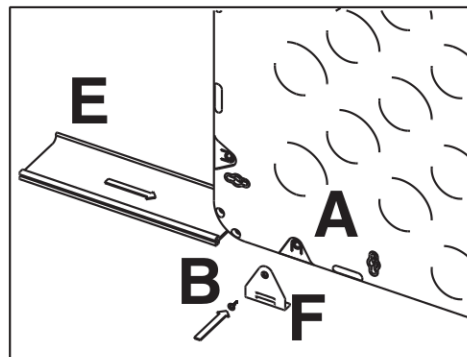

Dry Erase/Combo Boards

36037 36047 36067 37039 37049 37069

- A** Board Sub-Assembly (1X)
- B** Machine Screw (1X)
- C** Sheet Metal Screw (4X)
- D** Anchor (4X)
- E** Marker Tray (1X)
- F** Tray Clip (1X)

Iceberg Boards Wall Mount Location Chart

Part Number	Center-to-Center Locations		36037 / 37039	36047 / 37049	36067 / 37069
Size			36x24	48x36	66x42
Mount Orientation	Horizontal	W	16	32	48
		H (Optional)	20.75	32.75	38.75
	Vertical	W	16	16	32
		H (Optional)	32.75	44.75	62.75