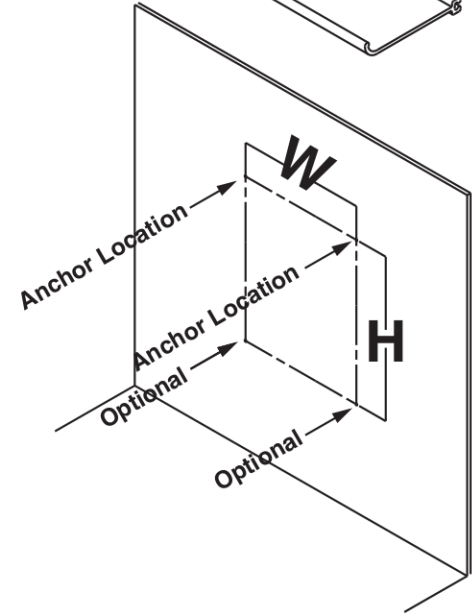

Dry Erase/Combo Boards

36037 36047 36067 37039 37049 37069

- A** Board Sub-Assembly (1X)
- B** Machine Screw (1X)
- C** Sheet Metal Screw (4X)
- D** Anchor (4X)
- E** Marker Tray (1X)
- F** Tray Clip (1X)

Iceberg Boards Wall Mount Location Chart

Part Number	Center-to-Center Locations		36037 / 37039	36047 / 37049	36067 / 37069
Size			36x24	48x36	66x42
Mount Orientation	Horizontal	W	16	32	48
		H (Optional)	20.75	32.75	38.75
	Vertical	W	16	16	32
		H (Optional)	32.75	44.75	62.75