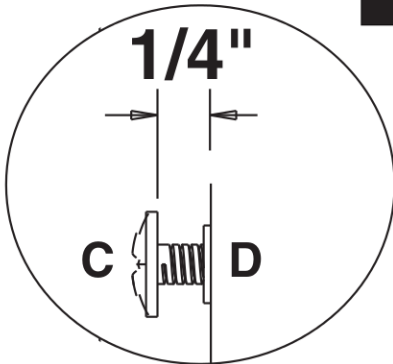

Dry Erase/Combo Boards

36037 36047 36067 37039 37049 37069

- A** Board Sub-Assembly (1X)
- B** Machine Screw (1X)
- C** Sheet Metal Screw (4X)
- D** Anchor (4X)
- E** Marker Tray (1X)
- F** Tray Clip (1X)

Iceberg Boards Wall Mount Location Chart

Part Number	Center-to-Center Locations		36037 / 37039	36047 / 37049	36067 / 37069
Size			36x24	48x36	66x42
Mount Orientation	Horizontal	W	16	32	48
		H (Optional)	20.75	32.75	38.75
	Vertical	W	16	16	32
		H (Optional)	32.75	44.75	62.75