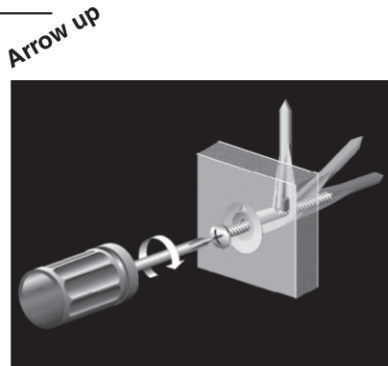

Dry Erase/Combo Boards

36037 36047 36067 37039 37049 37069

- A** Board Sub-Assembly (1X)
- B** Machine Screw (1X)
- C** Sheet Metal Screw (4X)
- D** Anchor (4X)
- E** Marker Tray (1X)
- F** Tray Clip (1X)

Iceberg Boards Wall Mount Location Chart

Part Number	Center-to-Center Locations		36037 / 37039	36047 / 37049	36067 / 37069
Size			36x24	48x36	66x42
Mount Orientation	Horizontal	W	16	32	48
		H (Optional)	20.75	32.75	38.75
	Vertical	W	16	16	32
		H (Optional)	32.75	44.75	62.75