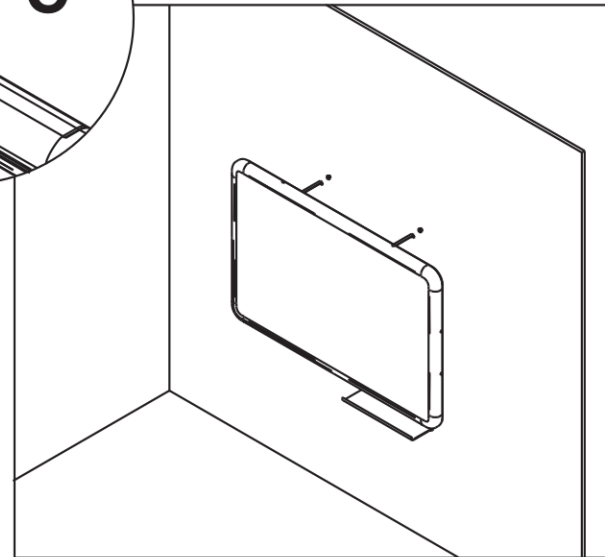

Dry Erase/Combo Boards

36037 36047 36067 37039 37049 37069

- A** Board Sub-Assembly (1X)
- B** Machine Screw (1X)
- C** Sheet Metal Screw (4X)
- D** Anchor (4X)
- E** Marker Tray (1X)
- F** Tray Clip (1X)

Iceberg Boards Wall Mount Location Chart

Part Number	Center-to-Center Locations		36037 / 37039	36047 / 37049	36067 / 37069
Size			36x24	48x36	66x42
Mount Orientation	Horizontal	W	16	32	48
		H (Optional)	20.75	32.75	38.75
	Vertical	W	16	16	32
		H (Optional)	32.75	44.75	62.75