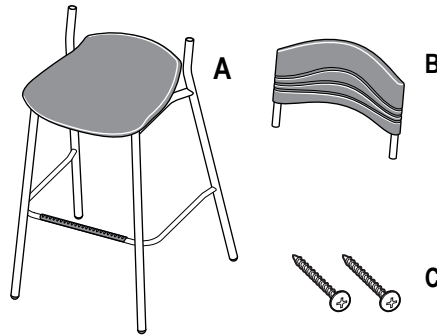

# CaféWorks

Bistro Stool (30" Seat Height)

64527

### Parts List

A. Seat Assembly (1X)

B. Seat Back (1X)

C. Screws (2X)

**1** Slide seat back into position and secure with 2 screws