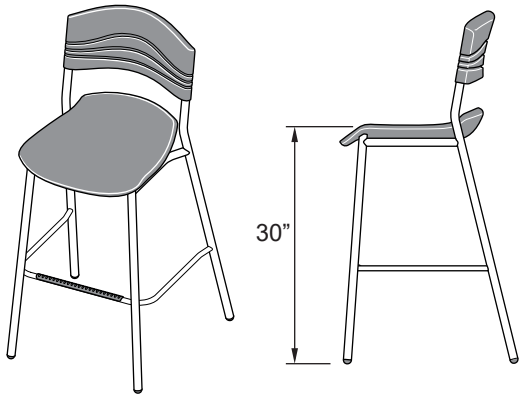

# CaféWorks

Bistro Stool (30" Seat Height)

64527

### Parts List

A. Seat Assembly (1X)

B. Seat Back (1X)

C. Screws (2X)

**1** Slide seat back into position and secure with 2 screws