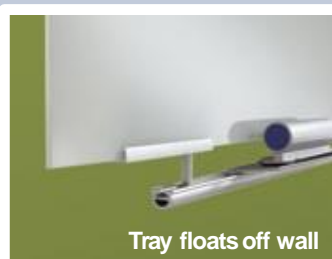

# Clarity Glass Whiteboards

In today's hi-tech office, collaboration is *everywhere*. Gaining consensus — *moving ideas forward* — is critical. **Clarity Glass Whiteboards** streamline the elegance and functionality of glass — making collaboration seamless. An innovative use of material & design brings superior performance and a modern look to a new class of whiteboard.

36" x 72"

Tray floats off wall

Big E Aluminum Eraser

✓ **Hi-Tech Elegance / Timeless Design**

*Blends Seamlessly into Any Environment*

✓ **Always Clean**

*Ink Will Not Penetrate Glass Surface*

✓ **1/4 Tempered Safety Glass**

*with ultra white backcoating*

✓ **Architectural Aluminum Mounting Elements**

✓ **Marker Rail and Eraser Tray Float Off Wall**

✓ **Large Aluminum Eraser Accessory Available**