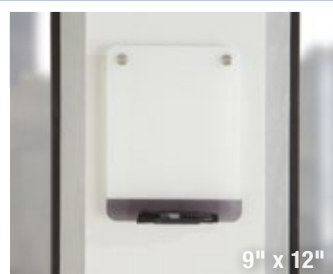

Clarity Glass Personal Whiteboards

Sized for personal space or interior signage. **Clarity Glass** is the ultimate high performance smooth writing surface for dry erase markers. A seamless design, Clarity floats from wall with steel stand-off posts. Tempered safety glass with ultra-white back coating for high contrast to any wall color.

12" x 16"

9" x 12"

Mini Eraser, Aluminum

- ✓ **Floats from Wall**
With Steel Stand-off Posts
- ✓ **Always Clean**
Ink Will Not Penetrate Glass Surface
- ✓ **Sized for Personal Space or Interior Signage**
- ✓ **Marker Tray & Eraser Tray Included**
- ✓ **Clean Look for Entryways**
- ✓ **Aluminum Mini Eraser Accessory Available**