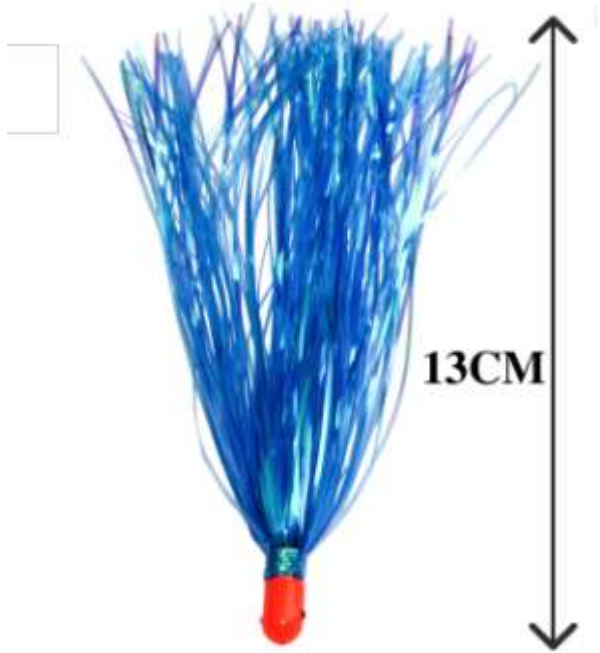

Non Resin Trolling Lures

Lure Specifications

Class: Light

Weight:

Insert: Solid

Face: Bullet

Entry: Flat

Price: $7.25

(3) Pack

Pink Blue Purple