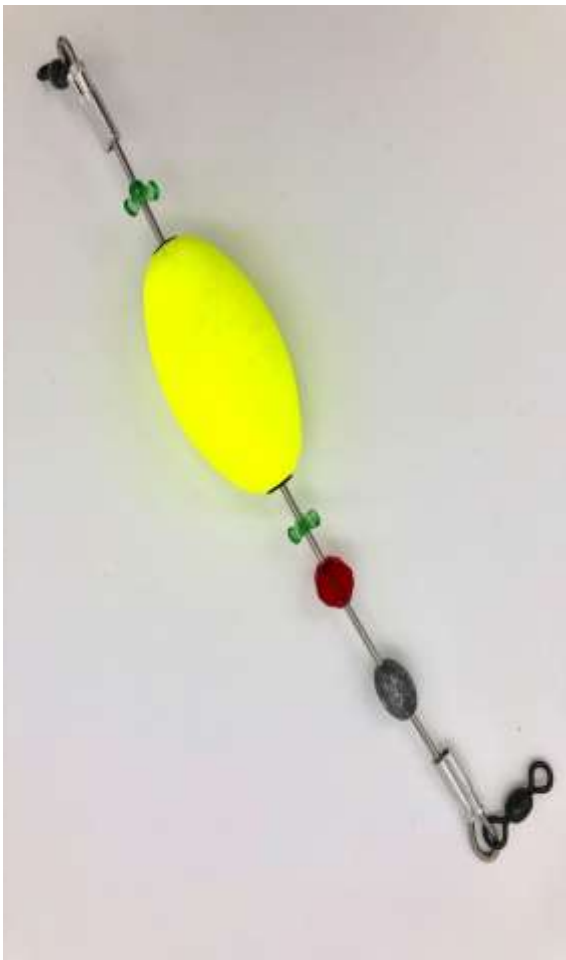

# Titan Popping Corks

2.0 mm Stainless Steel Shaft  
120 Pound swivels both  
ends

2.5 Inch Oval Slider

3/8 Inch Weighted Slider

Large faceted Bottom Bead

Orange and Yellow

\$6.65

# Popping Corks

Weighted Oval  
2.5 Inch Oval  
Slider  
\$3.99

Un-Weighted  
Oval  
2.5 Inch Oval  
Slider  
\$3.50

Weighted Cigar  
Float  
3 Inch  
3 Pack  
\$9.48

Un-Weighted Cigar  
Float  
3 Inch  
3 Pack  
\$7.68