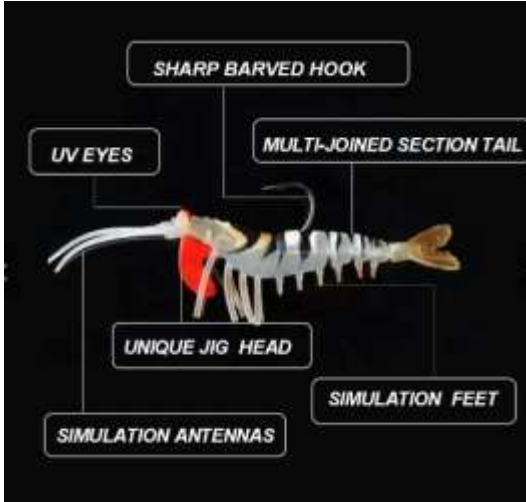

# Creature Shrimp

**1. GLOW IN THE DARK** - Creature Shrimp Lure is great for night fishing,

**2. PREMIUM QUALITY** - Creature Shrimp Lures are made of top quality siliconematerial. This makes lure soft and durable, life-like swimming actions,with a sharp hook.

**3. EASY TO USE** - Creature Shrimp Lures are rigged and very easy to use. Creature Shrimp is chin weighed to allow for easy casting without a cork.

4 Inch      \$7.90

2.75 Inch    \$6.55