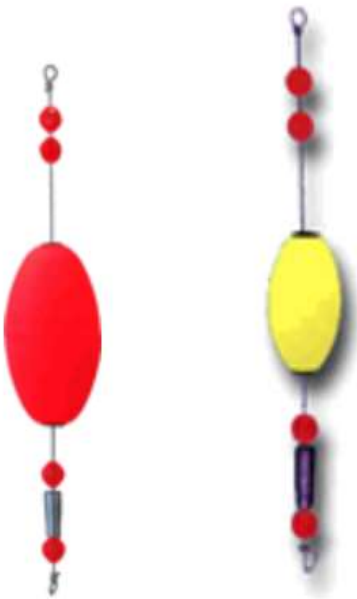

# Titan Popping Corks

2.0 mm Stainless Steel Shaft  
120 Pound swivels both  
ends

2.5 Inch Oval Slider

3/8 Inch Weighted Slider

Large faceted Bottom Bead

Orange and Yellow

\$6.65

# Popping Corks

Weighted Oval  
2.5 Inch Oval  
Slider  
\$3.99

Un-Weighted  
Oval  
2.5 Inch Oval  
Slider  
\$3.50

Weighted Cigar  
Float  
3 Inch  
3 Pack  
\$9.48

Un-Weighted Cigar  
Float  
3 Inch  
3 Pack  
\$7.68