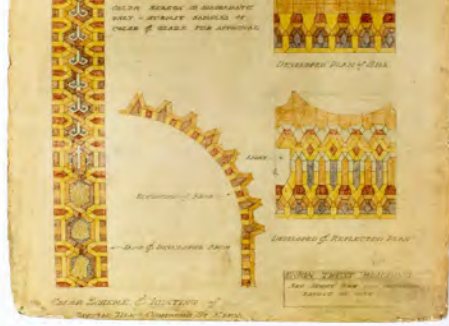

*Rocks Cup, \$45  
Set of four, \$170  
Birch  
Available in other glazes*

**Classic Mug, \$60**  
Pewabic Blue  
Available in other glazes  
including newest, Carbon

Shop our entire collection of bowls and drinking vessels online.  
Pieces pictured here in Birch, Frost and Pewabic Blue.

## PEWABIC PRINTS