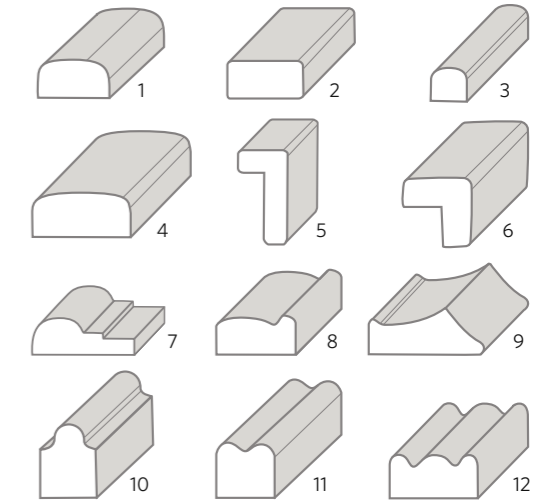

313-626-2030
design@pewabic.org
PEWABIC.ORG/TILE

SHAPES

Choose from a wide variety of shapes and sizes to create the perfect pattern for your custom project.

Sizes are nominal and include space for a ¼" grout line.

BORDERS & TRIMS

Put the finishing touch on your tile project with our decorative accent art tiles, borders and trims. Dozens of options available.

TRIMS

Frame edges with a variety of trim styles.

BORDERS

Enhance your design with decorative borders.