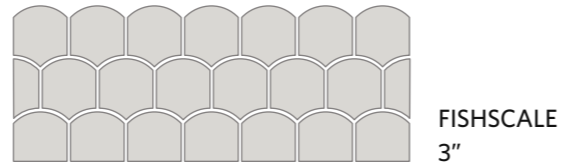

Made from high-fire stoneware, Pewabic tile is suitable for both interior and exterior use. Handcrafted Pewabic tiles start at \$115 per sq ft. Every tile is made specifically for your project. Production takes several weeks as our artisans make the clay, press your tiles, glaze, fire, and layout your tiles to ensure a perfect fit. Our design team can estimate the current lead and production time for your project.

313-626-2030
design@pewabic.org
PEWABIC.ORG/TILE

SHAPES

Choose from a wide variety of shapes and sizes to create the perfect pattern for your custom project.

Sizes are nominal and include space for a ¼" grout line.