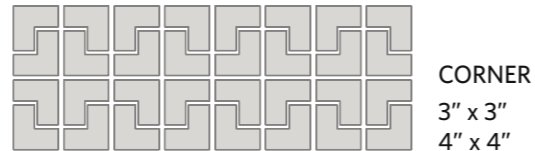

313-626-2030
design@pewabic.org
PEWABIC.ORG/TILE

SHAPES

Choose from a wide variety of shapes and sizes to create the perfect pattern for your custom project.

Sizes are nominal and include space for a ¼" grout line.