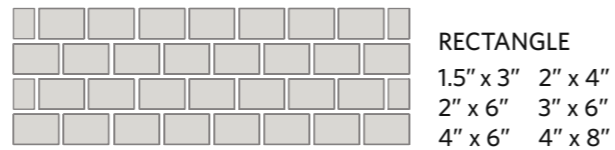

313-626-2030
design@pewabic.org
PEWABIC.ORG/TILE

SHAPES

Choose from a wide variety of shapes and sizes to create the perfect pattern for your custom project.

Sizes are nominal and include space for a ¼" grout line.