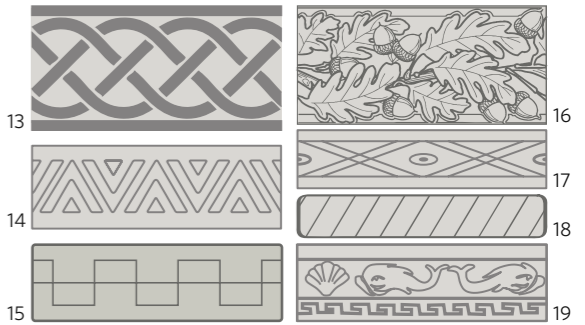

BORDERS & TRIMS

Put the finishing touch on your tile project with our decorative accent art tiles, borders and trims. Dozens of options available.

TRIMS

Frame edges with a variety of trim styles.

BORDERS

Enhance your design with decorative borders.

1. 9075, 2. 9080, 3. 9077, 4. 9076, 5. 9079, 6. 9041, 7. B062, 8. 9047, 9. 9049, 10. 9040, 11. 9037, 12. 9054, 13. B048, 14. B039, 15. B032, 16. B084, 17. B036, 18. B078, 19. B008

PEWABIC

PEWABIC POTTERY
10125 E. Jefferson Ave.
Detroit, MI 48214
PEWABIC.ORG/TILE
313.626.2030