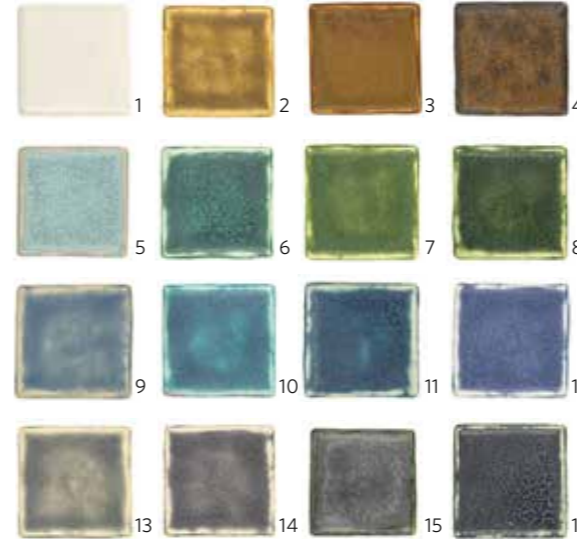

313-626-2030
design@pewabic.org
PEWABIC.ORG/TILE

SHAPES

Choose from a wide variety of shapes and sizes to create the perfect pattern for your custom project.

Sizes are nominal and include space for a ¼" grout line.

GLAZES

Pewabic offers a wide selection of rich, custom glazes from iconic Pewabic blues and greens to stunning iridescents and distinctive blends.

STANDARD GLAZES

* Full color selection available online.

IRIDESCENT GLAZES

COLOR BLENDS

1. VANILLA, 2. MUSTARD, 3. CHESTNUT, 4. BARK, 5. PATINA, 6. PEW. GREEN, 7. LEAF, 8. IVY, 9. AEGEAN, 10. PEW. BLUE, 11. PEACOCK, 12. STEEL, 13. SMOKE, 14. HEATHER, 15. GUNMETAL, 16. SPRUCE, 17. IRD. BLUSH, 18. IRD. AURORA, 19. IRD. BLUE (THIN), 20. IRD. BLUE (THICK), 21. BELLE ISLE, 22. CORKTOWN, 23. WOODWARD, 24. IROQUOIS