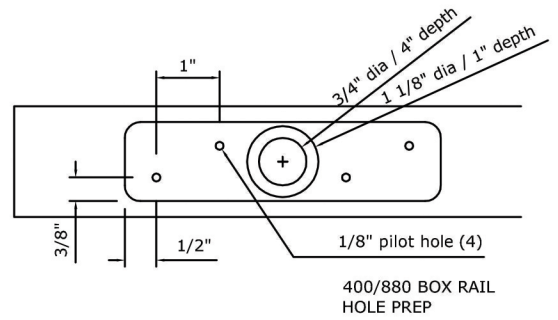

TOP MOUNT HARDWARE MORTISE PREP

AERO

400/880
BOX RAIL

SWISS / HEX