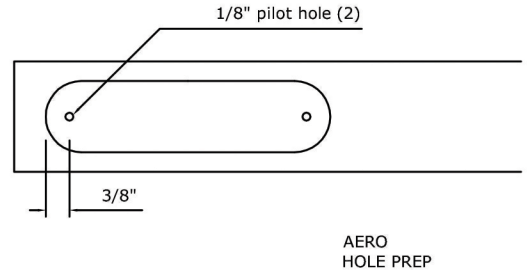

TOP MOUNT HARDWARE MORTISE PREP

AERO

400/880
BOX RAIL

SWISS / HEX