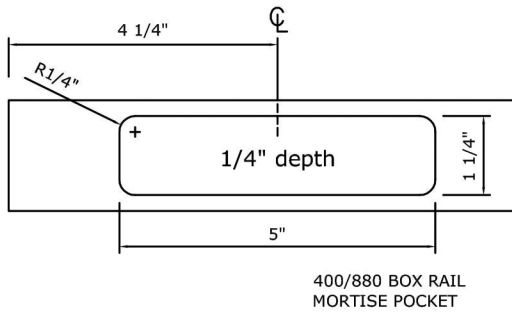

TOP MOUNT HARDWARE MORTISE PREP

AERO

400/880
BOX RAIL

SWISS / HEX