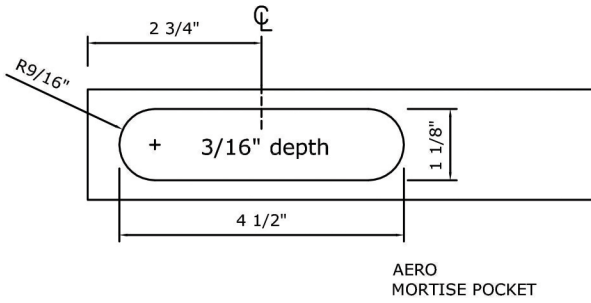

TOP MOUNT HARDWARE MORTISE PREP

AERO

400/880
BOX RAIL

SWISS / HEX