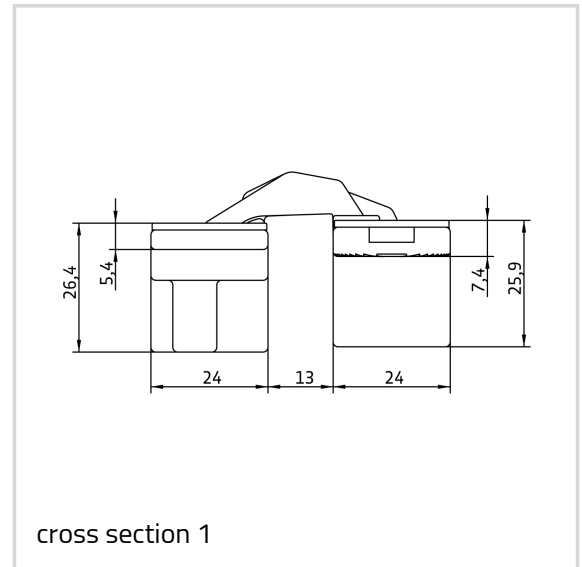

ANSELMi - AN 160 3D

per door leaf (900 x 2100 mm).

Suggested screws:

Frame side: Countersunk head screw DIN 7505 A, Diameter 4,5 mm

Door side: Pan head screw DIN 7505 B, Diameter 4,5 mm

Alternatively, the routing can be carried out with a cutter diameter of 14,0 mm and a collar ring diameter of 25,0 mm.

Combinations

AN 107 3D C40
AN 107 3D C60
AN 108 3D SC45
AN 140 3D FZ

Item

Finish(es) OF-NR. VPE DIN EAN	Rustic Umber (AN 012) AN 012 pack of 2 DIN right and left hand 8054608707733
Finish(es) OF-NR. VPE DIN EAN	Satin Chrome (AN 014) AN 014 pack of 2 DIN right and left hand 8054608701793
Finish(es) OF-NR. VPE DIN EAN	Light Bronze (AN 016) AN 016 pack of 2 DIN right and left hand 8054608707764
Finish(es) OF-NR. VPE DIN EAN	Black (AN 018) AN 018 pack of 2 DIN right and left hand 8054608701403
Finish(es)	Antique Bronze (AN 035)