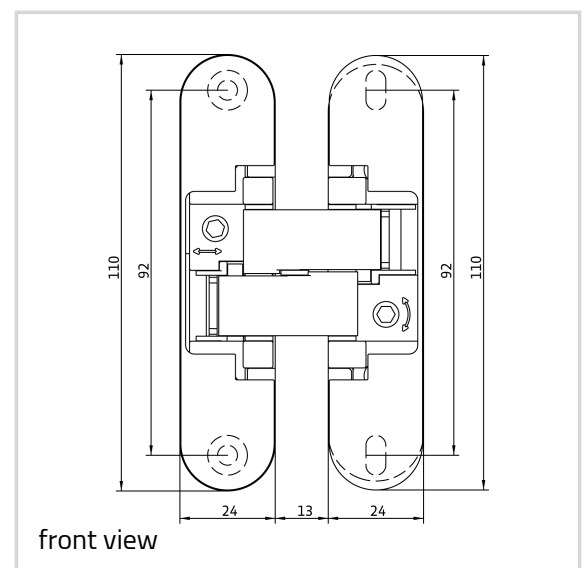

Technical details

Attributes	Value
Load capacity	60,0 kg
Overall length	110,0 mm
Width (door part)	24,0 mm
Width (frame part)	24,0 mm
Cutter diameter	16,0 mm
Collar ring diameter	27,0 mm
Opening angle	180°

Note

The load capacity mentioned above refers to the use of 2 hinges

Quality marks

Certification IFT

Certification UL

Certification CE

ANSELMi - AN 160 3D

per door leaf (900 x 2100 mm).

Suggested screws:

Frame side: Countersunk head screw DIN 7505 A, Diameter 4,5 mm

Door side: Pan head screw DIN 7505 B, Diameter 4,5 mm

Alternatively, the routing can be carried out with a cutter diameter of 14,0 mm and a collar ring diameter of 25,0 mm.