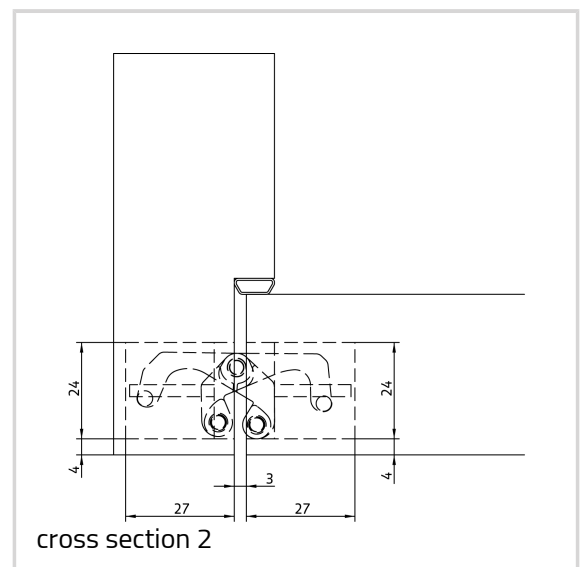

Technical details

Attributes	Value
Load capacity	60,0 kg
Overall length	110,0 mm
Width (door part)	24,0 mm
Width (frame part)	24,0 mm
Cutter diameter	16,0 mm
Collar ring diameter	27,0 mm
Opening angle	180°

Suggested screws:

Frame side: Countersunk head screw DIN 7505 A, Diameter 4,5 mm

Door side: Pan head screw DIN 7505 B, Diameter 4,5 mm

Alternatively, the routing can be carried out with a cutter diameter of 14,0 mm and a collar ring diameter of 25,0 mm.

ANSELMI - AN 160 3D

OF-NR.	AN 035
VPE	pack of 2
DIN	DIN right and left hand
EAN	8054608701434
Finish(es)	Aluminium Chrome (AN 036)
OF-NR.	AN 036
VPE	pack of 2
DIN	DIN right and left hand
EAN	8054608701441
Finish(es)	Polished Brass (AN 037)
OF-NR.	AN 037
VPE	pack of 2
DIN	DIN right and left hand
EAN	8054608701809
Finish(es)	Polished Chrome (AN 039)
OF-NR.	AN 039
VPE	pack of 2
DIN	DIN right and left hand
EAN	8054608701458
Finish(es)	Satin Nickel (AN 044)
OF-NR.	AN 044
VPE	pack of 2
DIN	DIN right and left hand
EAN	8054608701410
Finish(es)	RAL 9016 Traffic White (AN 049)
OF-NR.	AN 049
VPE	pack of 2
DIN	DIN right and left hand
EAN	8054608701427
Finish(es)	Anthracite (AN 050)
OF-NR.	AN 050
VPE	pack of 2
DIN	DIN right and left hand
EAN	8054608708969
Finish(es)	Medium Bronze (AN 051)
OF-NR.	AN 051