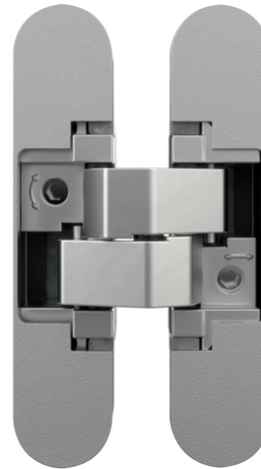

AN 160 3D

for unrebated residential doors up to 60 kg

Product features

- completely concealed hinge system
- for timber and aluminium frames
- for unrebated residential doors
- 3D adjustable (side +/- 1,5 mm, height +/- 2,5 mm, compression +/- 1,0 mm)
- material zamak

Technical details

Attributes	Value
Load capacity	60,0 kg
Overall length	110,0 mm
Width (door part)	24,0 mm
Width (frame part)	24,0 mm
Cutter diameter	16,0 mm
Collar ring diameter	27,0 mm
Opening angle	180°

Note

The load capacity mentioned above refers to the use of 2 hinges

Quality marks

Certification IFT

Certification UL

Certification CE

ANSELMi - AN 160 3D

per door leaf (900 x 2100 mm).

Suggested screws:

Frame side: Countersunk head screw DIN 7505 A, Diameter 4,5 mm

Door side: Pan head screw DIN 7505 B, Diameter 4,5 mm

Alternatively, the routing can be carried out with a cutter diameter of 14,0 mm and a collar ring diameter of 25,0 mm.