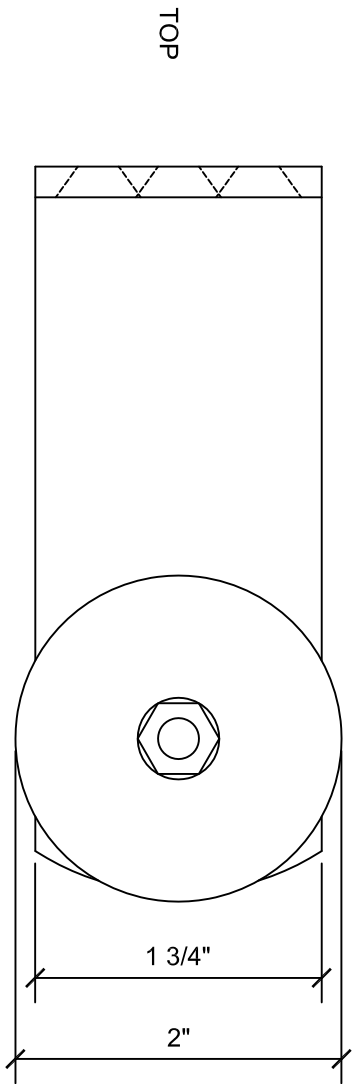

REAL CARRIAGE DOOR HARDWARE SPECIFICATIONS

DESCRIPTION / NOTES:

REAL CARRIAGE DOOR CO.

Real Carriage Door Company, Inc.
 9803 44th Ave. NW
 Gig Harbor, WA 98332
 Tel: (800) 694-5977
 Fax: (253) 857-9295

Wall Mounted Stay Roller