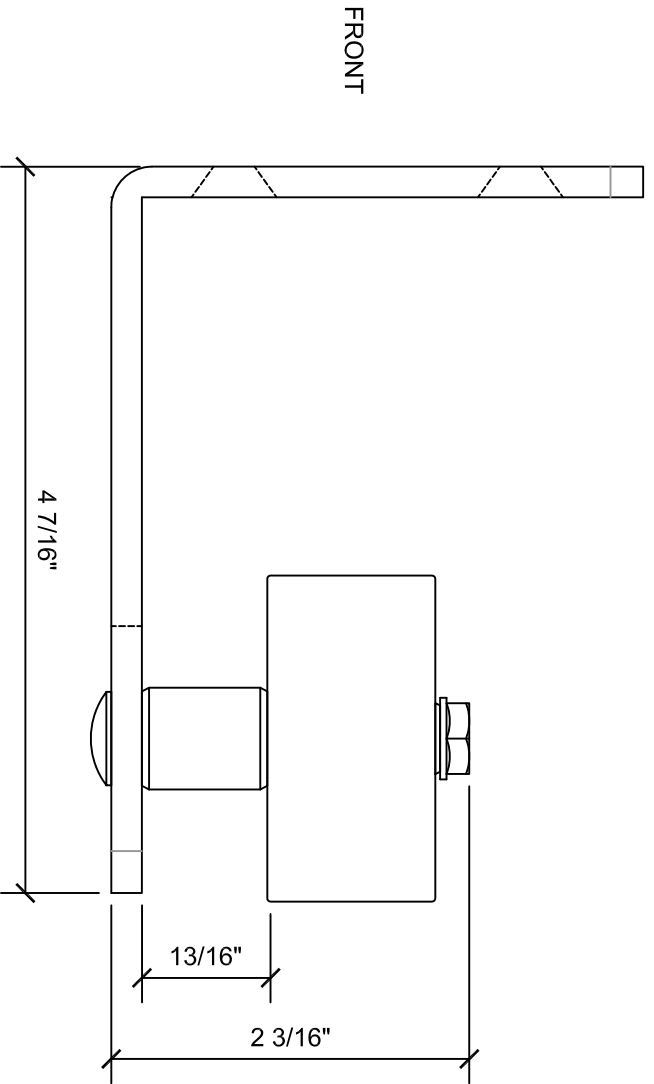

REAL CARRIAGE DOOR HARDWARE SPECIFICATIONS

DESCRIPTION / NOTES:

REAL CARRIAGE DOOR CO.

Real Carriage Door Company, Inc.
 9803 44th Ave. NW
 Gig Harbor, WA 98332
 Tel: (800) 694-5977
 Fax: (253) 857-9295

Wall Mounted Stay Roller