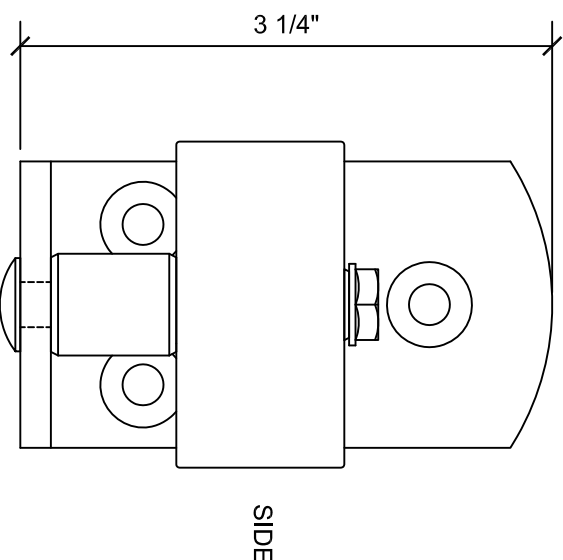

REAL CARRIAGE DOOR HARDWARE SPECIFICATIONS

DESCRIPTION / NOTES:

REAL CARRIAGE DOOR CO.

Real Carriage Door Company, Inc.
 9803 44th Ave. NW
 Gig Harbor, WA 98332
 Tel: (800) 694-5977
 Fax: (253) 857-9295

Wall Mounted Stay Roller