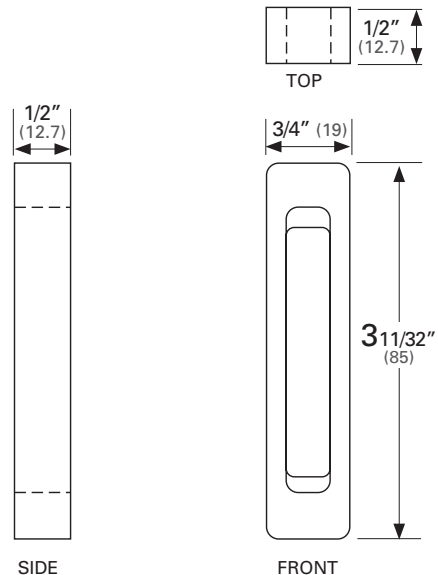

Louey SideHandle

The **Louey** is a high quality side handle machined from brass, finished in either brushed chrome or oil rubbed bronze. The handle has four countersunk fixing points at its corners and a 3/8" deep recessed hand grip for a positive pull on even heavy doors.

Once installed, this edge pull sits virtually flush with the edge of the door and has no visible screw fixings.

Timber Edge Pull in Satin Chrome

Finish Options

▮ Satin Chrome
CL800A4020

▮ Oil Rubbed Bronze
CL800A4021

Dimensions

Drawings & pictures are not to scale. All dimensions in inches (and mm).

© All copyright and other property in this document is reserved by Cavity Sliders USA Inc. Details and specifications are subject to change without notice. Whilst all care is taken to ensure the accuracy of all information, no responsibility will be accepted for any errors or omissions. © CAVILOCK is a Registered Trademark. CAVILOCK LOUEY™, CAVILOCK TIMBER EDGE PULL™ (O.D. 2005), 60141/2 - 03.2017