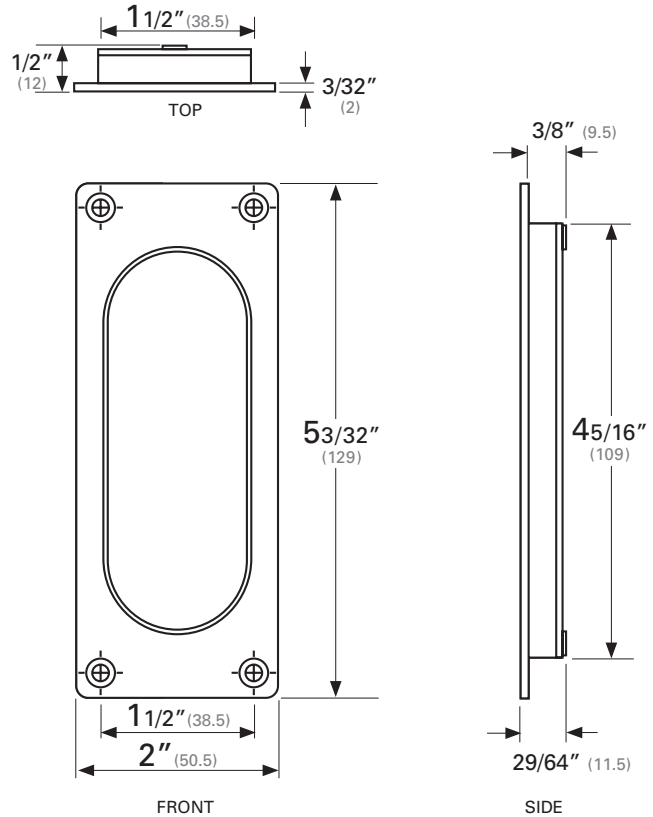

Louey SideHandle

The **Louey** is a high quality side handle machined from brass, finished in either brushed chrome or oil rubbed bronze. The handle has four countersunk fixing points at its corners and a 3/8" deep recessed hand grip for a positive pull on even heavy doors.

Timber EdgePull

The **Timber Edge Pull** is a high-quality front edge pull for timber doors, often used together with the Louey.

CaviLock Louey handles on Bi-Parting pocket doors.

CaviLock Louey with Timber Edge Pull in Satin Chrome

 **CaviLock**[®]
Quality Sliding Door Hardware

Louey SideHandle

Louey fitted to aluminum door.

Dimensions

Finish Options

▮ Satin Chrome
CL100I3000

▮ Oil Rubbed Bronze
CL100I3005

Timber EdgePull

Dimensions

Drawings & pictures are not to scale. All dimensions in inches (and mm).

© All copyright and other property in this document is reserved by Cavity Sliders USA Inc. Details and specifications are subject to change without notice. Whilst all care is taken to ensure the accuracy of all information, no responsibility will be accepted for any errors or omissions. © CAVILOCK is a Registered Trademark. CAVILOCK LOUEY™, CAVILOCK TIMBER EDGE PULL™ (O.D. 2005), 60141/2 - 03.2017