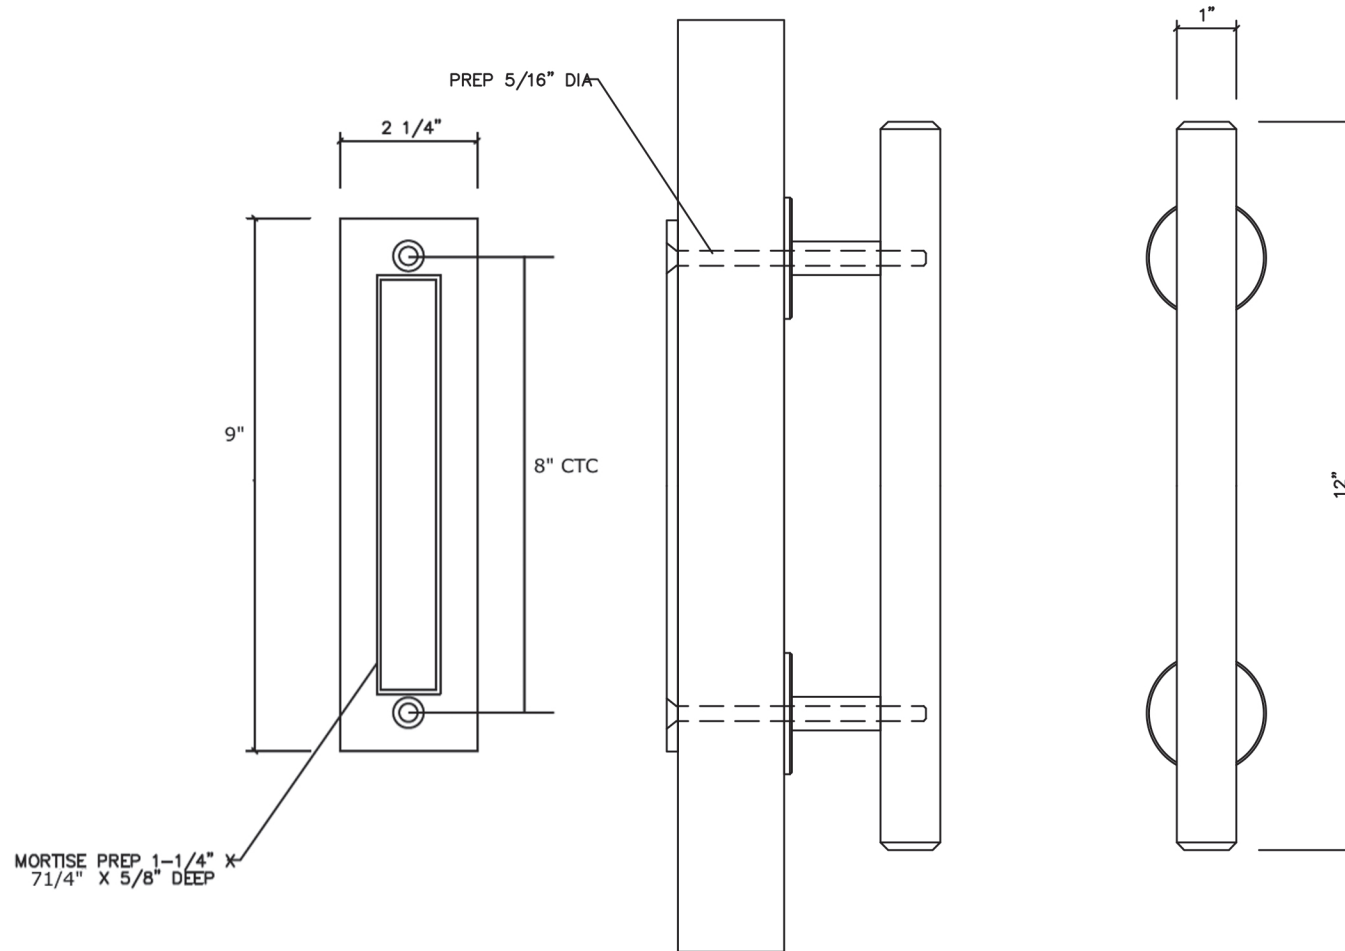

SWISS ROD/HEX BAR FLUSH PULL SET CUT SHEET

REALCRAFT, INC.

9770 44th Ave. NW
Gig Harbor, WA 98332

Tel: (800) 694-5977
Fax: (253) 649-4241

REALCRAFT

This print is the property of RealCraft Inc.
Updated: October 28, 2020