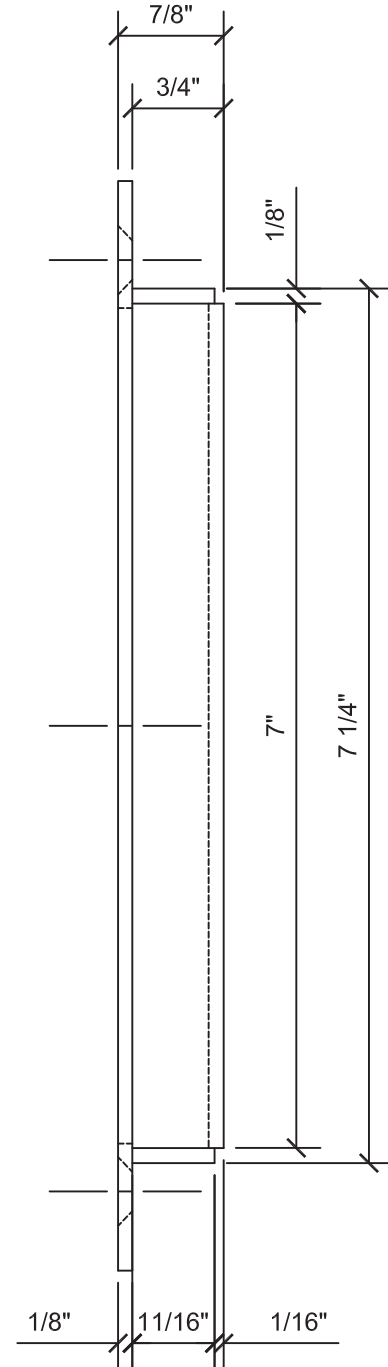

REALCRAFT - HARDWARE SPECIFICATIONS

TOP

FRONT

SIDE

DESCRIPTION / NOTES:

-

REALCRAFT, INC.
 9770 44th Ave. NW
 Gig Harbor, WA 98332
 Tel: (800) 694-5977
 Fax: (253) 649-4241

9" Skyrise Flush Pull