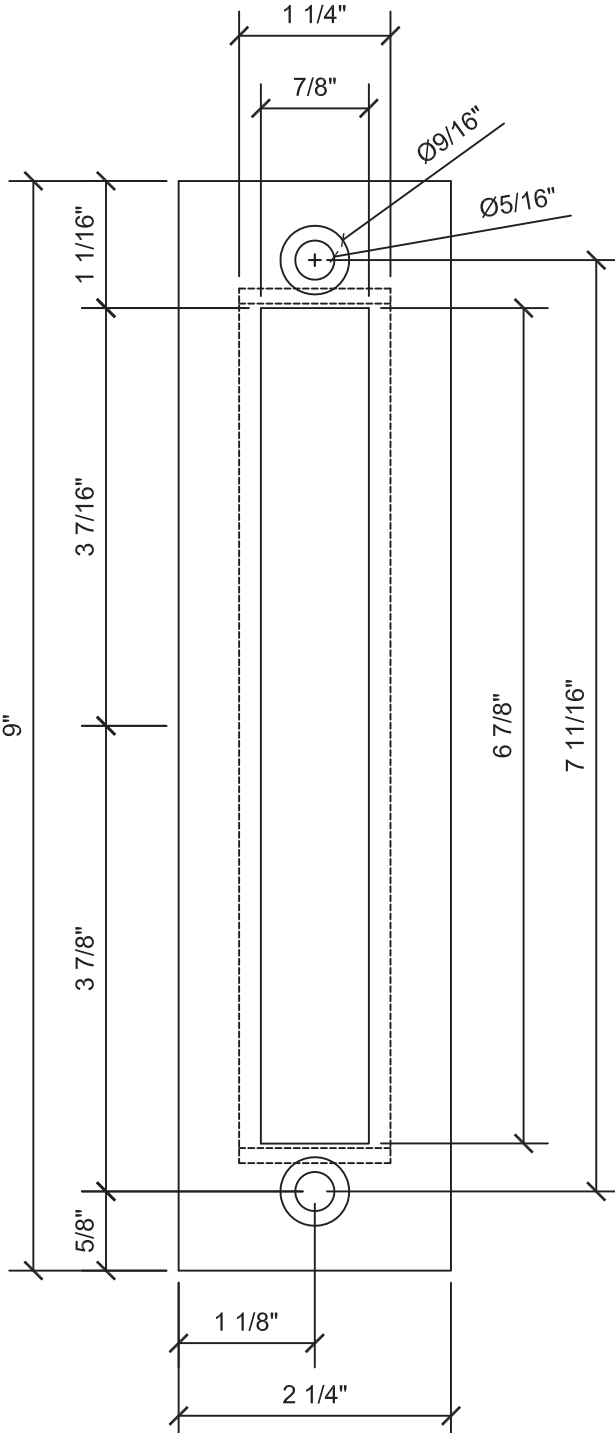

REALCRAFT - HARDWARE SPECIFICATIONS

TOP

FRONT

SIDE

DESCRIPTION / NOTES:

-

REALCRAFT, INC.
 9770 44th Ave. NW
 Gig Harbor, WA 98332
 Tel: (800) 694-5977
 Fax: (253) 649-4241

9" Skyrise Flush Pull