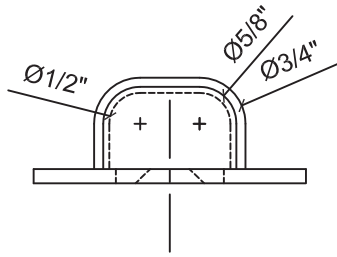

REALCRAFT - HARDWARE SPECIFICATIONS

TOP

FRONT

SIDE

DESCRIPTION / NOTES:

-

REALCRAFT, INC.
 9770 44th Ave. NW
 Gig Harbor, WA 98332
 Tel: (800) 694-5977
 Fax: (253) 649-4241

9" Skyrise Flush Pull