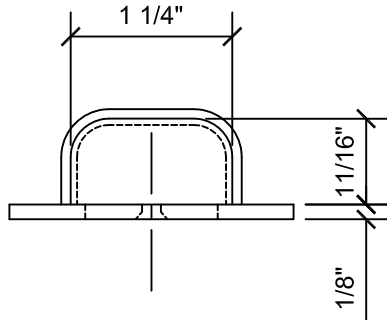

REALCRAFT - HARDWARE SPECIFICATIONS

TOP

FRONT

SIDE

DESCRIPTION / NOTES:

-

REALCRAFT, INC.
9770 44th Ave. NW
Gig Harbor, WA 98332
Tel: (800) 694-5977
Fax: (253) 649-4241

6" Skyrise Flush Pull