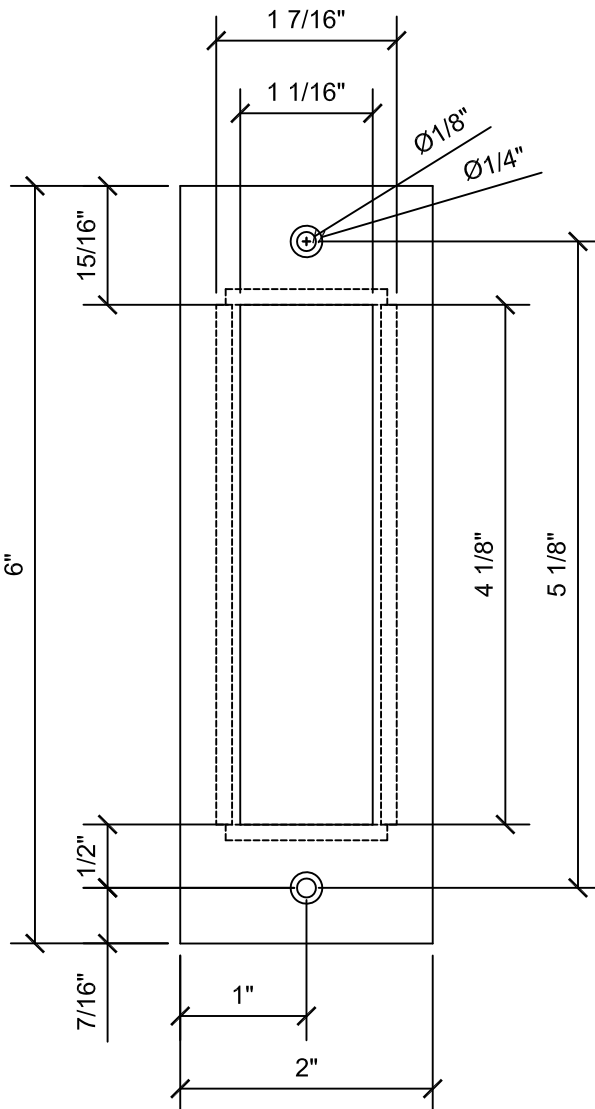

REALCRAFT - HARDWARE SPECIFICATIONS

TOP

FRONT

SIDE

DESCRIPTION / NOTES:

-

REALCRAFT, INC.
9770 44th Ave. NW
Gig Harbor, WA 98332
Tel: (800) 694-5977
Fax: (253) 649-4241

6" Skyrise Flush Pull