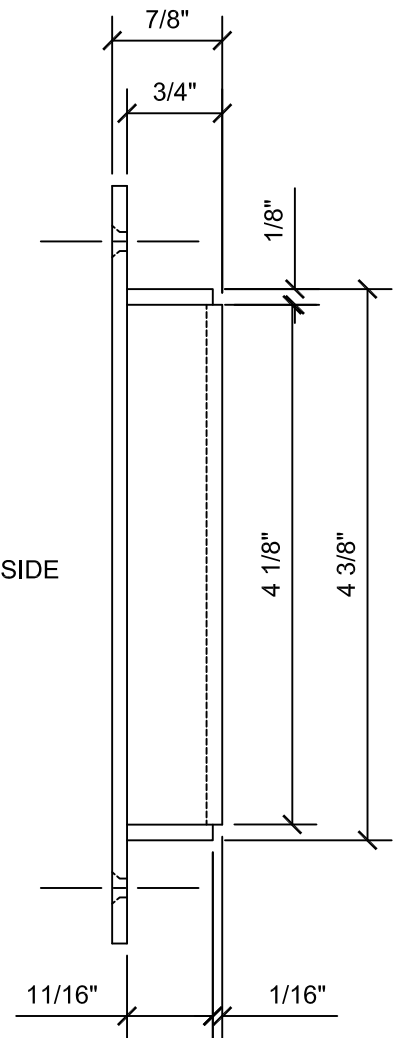

REALCRAFT - HARDWARE SPECIFICATIONS

TOP

FRONT

SIDE

DESCRIPTION / NOTES:

-

REALCRAFT, INC.
9770 44th Ave. NW
Gig Harbor, WA 98332
Tel: (800) 694-5977
Fax: (253) 649-4241

6" Skyrise Flush Pull