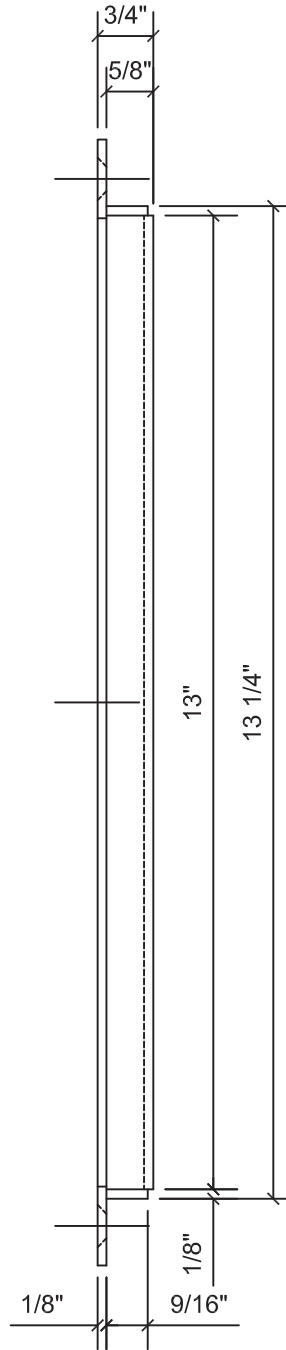

REALCRAFT - HARDWARE SPECIFICATIONS

TOP

FRONT

SIDE

DESCRIPTION / NOTES:

-

REALCRAFT, INC.
 9770 44th Ave. NW
 Gig Harbor, WA 98332
 Tel: (800) 694-5977
 Fax: (253) 649-4241

15" Skyrise Flush Pull