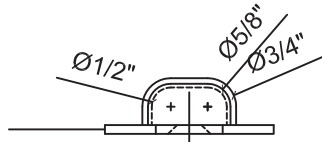

REALCRAFT - HARDWARE SPECIFICATIONS

TOP

FRONT

SIDE

DESCRIPTION / NOTES:

-

REALCRAFT, INC.
 9770 44th Ave. NW
 Gig Harbor, WA 98332
 Tel: (800) 694-5977
 Fax: (253) 649-4241

15" Skyrise Flush Pull