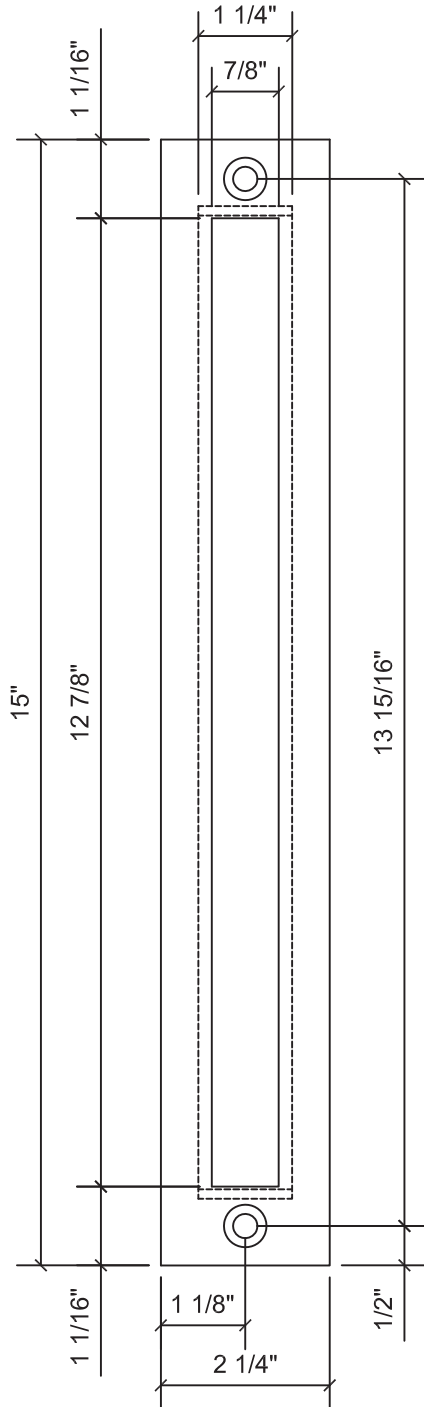

REALCRAFT - HARDWARE SPECIFICATIONS

TOP

FRONT

SIDE

DESCRIPTION / NOTES:

-

REALCRAFT, INC.
 9770 44th Ave. NW
 Gig Harbor, WA 98332
 Tel: (800) 694-5977
 Fax: (253) 649-4241

15" Skyrise Flush Pull