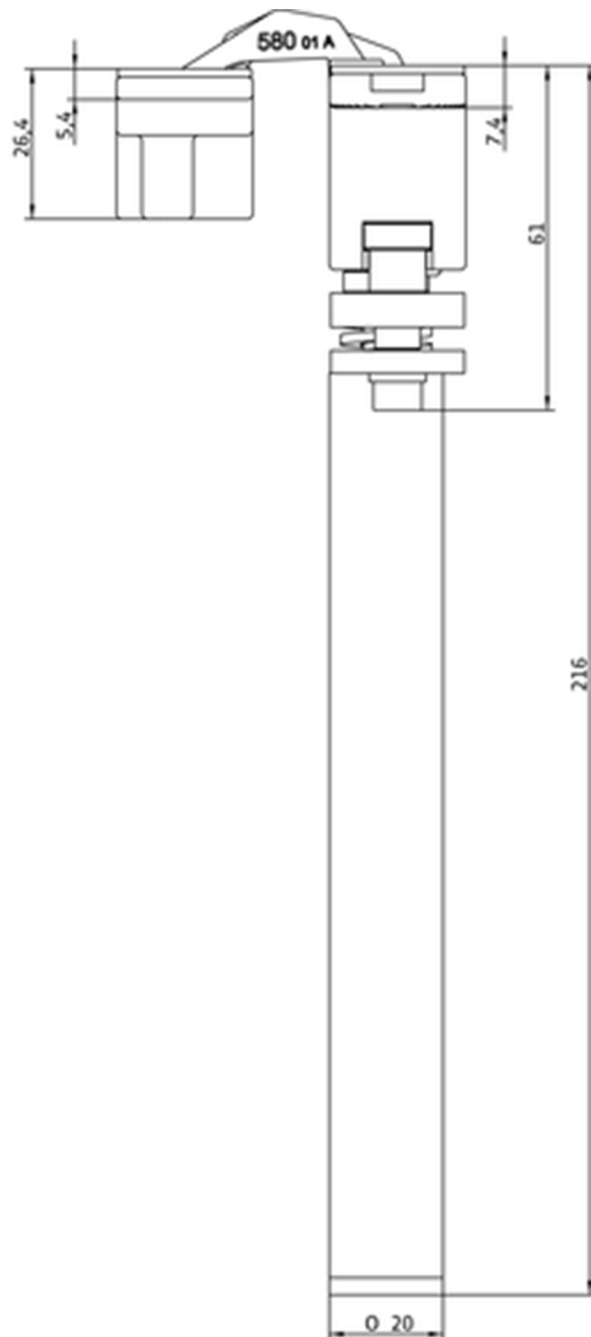

# ANSELMI AN 108 3D SC45 - FRONT VIEW

REAL/CRAFT

# ANSELMI AN 108 3D SC45 - FRONT VIEW 2

REAL/CRAFT

# ANSELMI AN 108 3D SC45 - CROSS SECTION

REAL/CRAFT

ANSELMI AN 108 3D SC45 - BLOCK FRAME 90°

REAL/CRAFT

ANSELMi AN 108 3D SC45 - BLOCK FRAME 180°

REAL/CRAFT