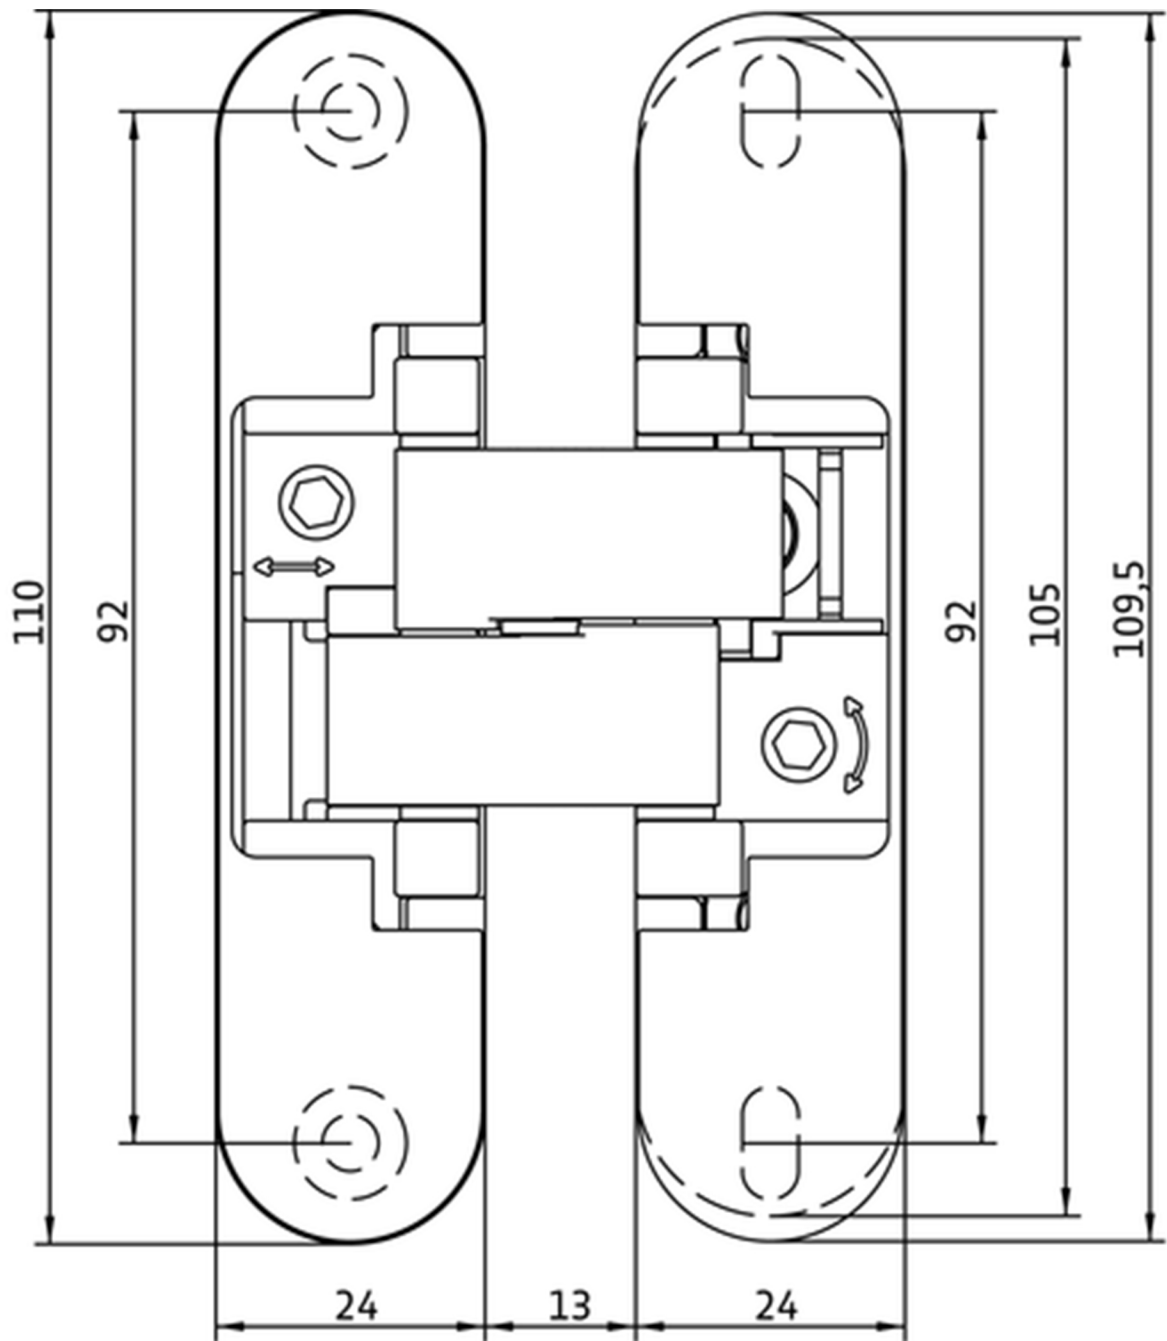

# ANSELMI AN 108 3D SC45 - FRONT VIEW

REAL/CRAFT

# ANSELMI AN 108 3D SC45 - FRONT VIEW 2

REAL/CRAFT

# ANSELMI AN 108 3D SC45 - CROSS SECTION

REAL/CRAFT

ANSELMI AN 108 3D SC45 - BLOCK FRAME 90°

REAL/CRAFT

ANSELMi AN 108 3D SC45 - BLOCK FRAME 180°

REAL/CRAFT