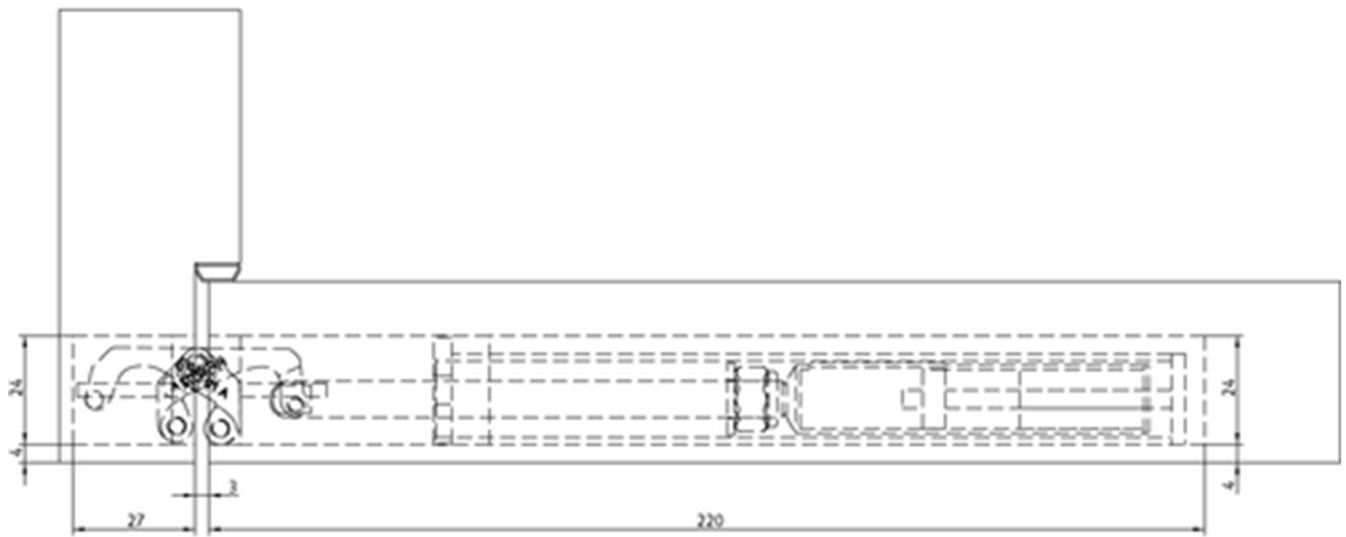

# ANSELMI AN 108 3D SC45 - FRONT VIEW

REAL/CRAFT

# ANSELMI AN 108 3D SC45 - FRONT VIEW 2

REAL/CRAFT

# ANSELMI AN 108 3D SC45 - CROSS SECTION

REAL/CRAFT

ANSELMI AN 108 3D SC45 - BLOCK FRAME 90°

REAL/CRAFT

ANSELMi AN 108 3D SC45 - BLOCK FRAME 180°

REAL/CRAFT