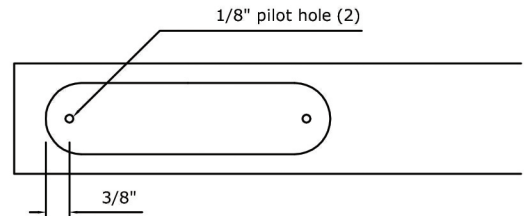

REALCRAFT

TOP MOUNT HARDWARE MORTISE PREP

AERO

AERO MORTISE POCKET

AERO HOLE PREP

400/880 BOX RAIL

400/880 BOX RAIL MORTISE POCKET

400/880 BOX RAIL HOLE PREP