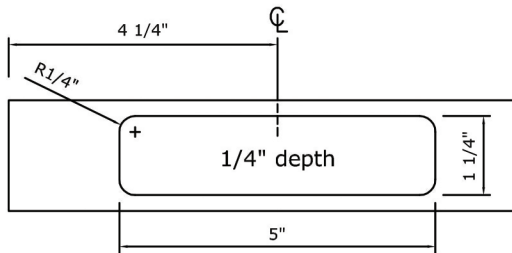

REALCRAFT

TOP MOUNT HARDWARE MORTISE PREP

AERO

AERO MORTISE POCKET

AERO HOLE PREP

400/880 BOX RAIL

400/880 BOX RAIL MORTISE POCKET

400/880 BOX RAIL HOLE PREP

SWISS / HEX

SWISS / HEX MORTISE POCKET

SWISS / HEX HOLE PREP

REALCRAFT

9770 44th Ave NW
Suite 104, Gig Harbor
Washington - 98332

This print is property of RealCraft and is loaned to the recipient for reference purposes. All contents on this sheet are confidential and must not be copied, submitted, or shared with third parties for examination without RealCraft's express written consent.