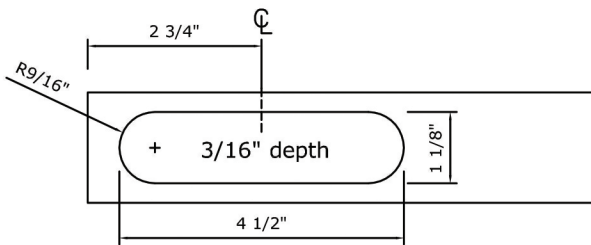

REALCRAFT

TOP MOUNT HARDWARE MORTISE PREP

AERO

AERO MORTISE POCKET

AERO HOLE PREP

400/880 BOX RAIL

400/880 BOX RAIL MORTISE POCKET

400/880 BOX RAIL HOLE PREP

SWISS / HEX

SWISS / HEX MORTISE POCKET

SWISS / HEX HOLE PREP

REALCRAFT

9770 44th Ave NW
Suite 104, Gig Harbor
Washington - 98332

This print is property of RealCraft and is loaned to the recipient for reference purposes. All contents on this sheet are confidential and must not be copied, submitted, or shared with third parties for examination without RealCraft's express written consent.