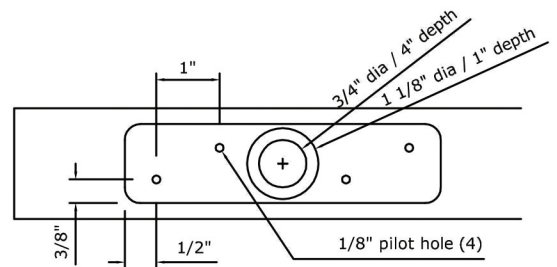

REALCRAFT

TOP MOUNT HARDWARE MORTISE PREP

AERO

AERO MORTISE POCKET

AERO HOLE PREP

400/880 BOX RAIL

400/880 BOX RAIL MORTISE POCKET

400/880 BOX RAIL HOLE PREP

SWISS / HEX

SWISS / HEX MORTISE POCKET

SWISS / HEX HOLE PREP

REALCRAFT

9770 44th Ave NW
Suite 104, Gig Harbor
Washington - 98332

This print is property of RealCraft and is loaned to the recipient for reference purposes. All contents on this sheet are confidential and must not be copied, submitted, or shared with third parties for examination without RealCraft's express written consent.