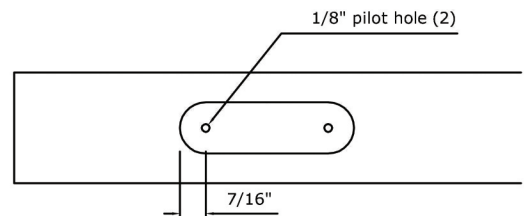

SWISS / HEX HOLE PREP

REALCRAFT

9770 44th Ave NW
Suite 104, Gig Harbor
Washington - 98332

This print is property of RealCraft and is loaned to the recipient for reference purposes. All contents on this sheet are confidential and must not be copied, submitted, or shared with third parties for examination without RealCraft's express written consent.