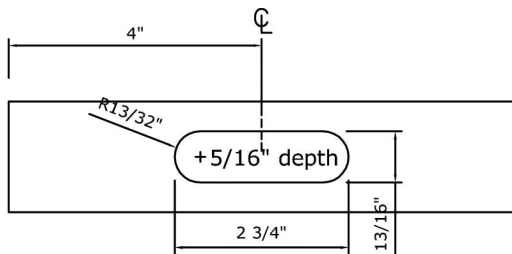

SWISS / HEX

SWISS / HEX MORTISE POCKET

SWISS / HEX HOLE PREP

REALCRAFT

9770 44th Ave NW
Suite 104, Gig Harbor
Washington - 98332

This print is property of RealCraft and is loaned to the recipient for reference purposes. All contents on this sheet are confidential and must not be copied, submitted, or shared with third parties for examination without RealCraft's express written consent.