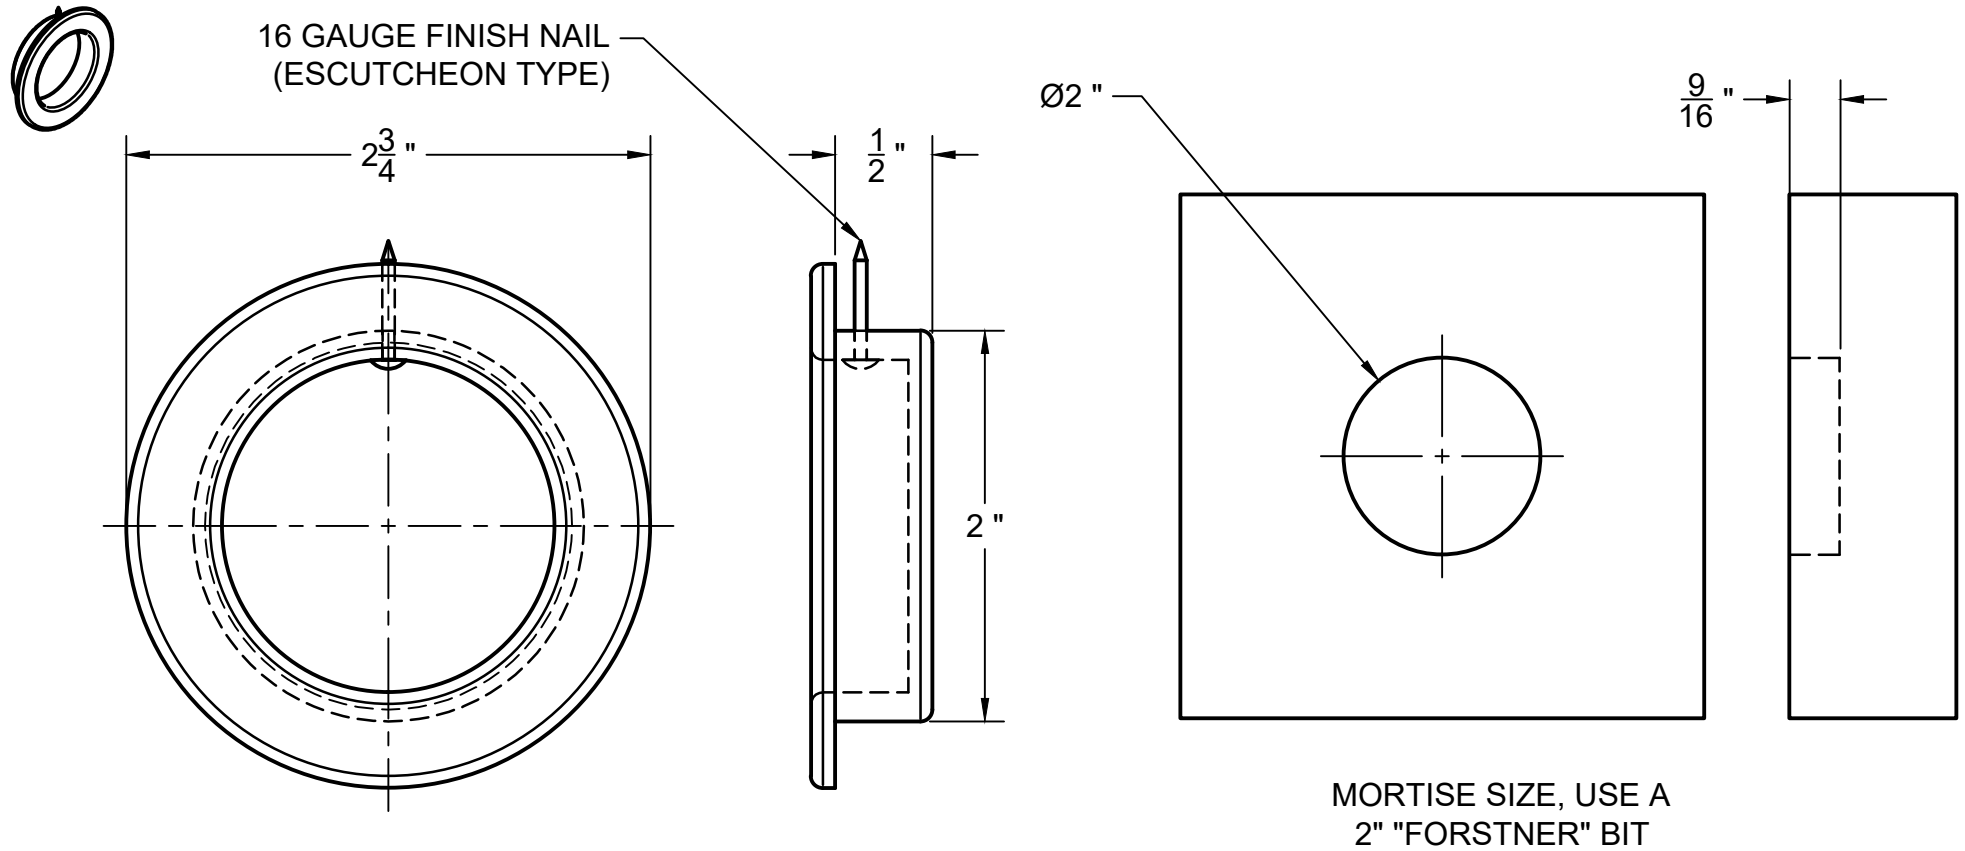

# ODESSA FLUSH PULL CUT SHEET

REALCRAFT, INC.

9770 44th Ave. NW  
Gig Harbor, WA 98332

Tel: (800) 694-5977  
Fax: (253) 649-4241

REALCRAFT

This print is the property of RealCraft Inc.  
Updated: October 28, 2020