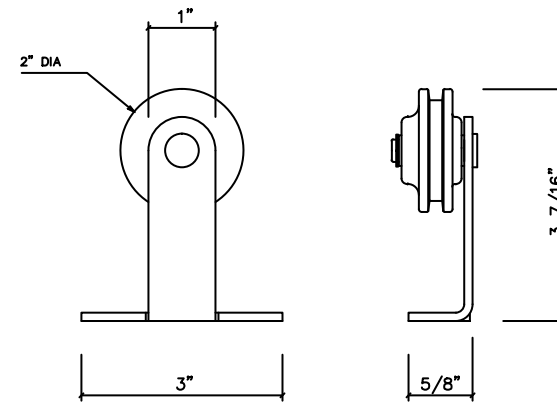

CLASSIC STYLE  
MINI HANGER

AERO STYLE  
MINI HANGER

**REALCRAFT**  
9770 44th Ave NW  
Suite 104, Gig Harbor  
Washington - 98332

# MINI FLAT TRACK HANGER STYLES

DESCRIPTION/NOTES:

This print is property of RealCraft and is loaned to the recipient for reference purposes. All contents on this sheet are confidential and must not be copied, submitted, or shared with third parties for examination without RealCraft's express written consent.