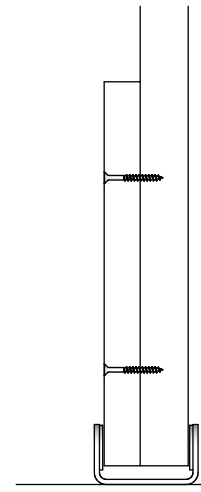

FRONT VIEW
(DOUBLE X-BRACE SHOWN)

REAR VIEW

SIDE VIEW

NOTE:
SALVAGED
WOOD
MAY VARY IN
THICKNESS
7/8" TO 1" AT
THINNEST
POINT

TOP DETAIL

NOTE:
DETAILS SHOWN WITH
CLASSIC FLAT TRACK KIT
AND C-GUIDE
(NOT INCLUDED)

BOTTOM DETAIL

AVAILABLE STYLES
(36" X 81" SHOWN)

AVAILABLE SIZES
(DOUBLE X-BRACE SHOWN)

REALCRAFT

9770 44th Ave NW
Suite 104, Gig Harbor
Washington - 98332

This print is property of RealCraft and is loaned to the recipient for reference purposes. All contents on this sheet are confidential and must not be copied, submitted, or shared with third parties for examination without RealCraft's express written consent.