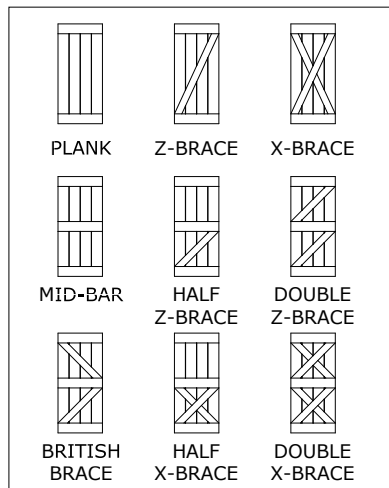

FRONT VIEW
(DOUBLE X-BRACE SHOWN)

REAR VIEW

SIDE VIEW

NOTE:
SALVAGED
WOOD
MAY VARY IN
THICKNESS
7/8" TO 1" AT
THINNEST
POINT

TOP DETAIL

NOTE:
DETAILS SHOWN WITH
CLASSIC FLAT TRACK KIT
AND C-GUIDE
(NOT INCLUDED)

BOTTOM DETAIL

AVAILABLE STYLES
(36" X 81" SHOWN)

AVAILABLE SIZES
(DOUBLE X-BRACE SHOWN)

REALCRAFT

9770 44th Ave NW
Suite 104, Gig Harbor
Washington - 98332

This print is property of RealCraft and is loaned to the recipient for reference purposes. All contents on this sheet are confidential and must not be copied, submitted, or shared with third parties for examination without RealCraft's express written consent.