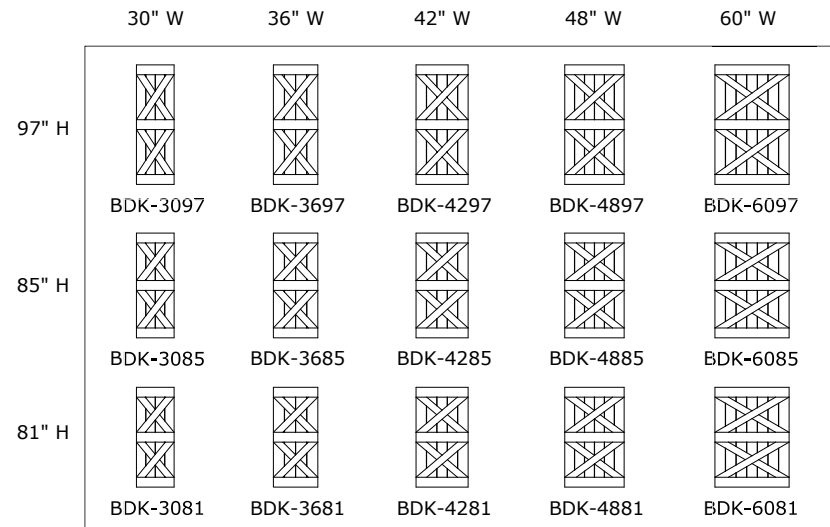

FRONT VIEW
(DOUBLE X-BRACE SHOWN)

REAR VIEW

SIDE VIEW

NOTE:
SALVAGED
WOOD
MAY VARY IN
THICKNESS
7/8" TO 1" AT
THINNEST
POINT

TOP DETAIL

NOTE:
DETAILS SHOWN WITH
CLASSIC FLAT TRACK KIT
AND C-GUIDE
(NOT INCLUDED)

BOTTOM DETAIL

AVAILABLE STYLES
(36" X 81" SHOWN)

AVAILABLE SIZES
(DOUBLE X-BRACE SHOWN)

REALCRAFT

9770 44th Ave NW
Suite 104, Gig Harbor
Washington - 98332

This print is property of RealCraft and is loaned to the recipient for reference purposes. All contents on this sheet are confidential and must not be copied, submitted, or shared with third parties for examination without RealCraft's express written consent.