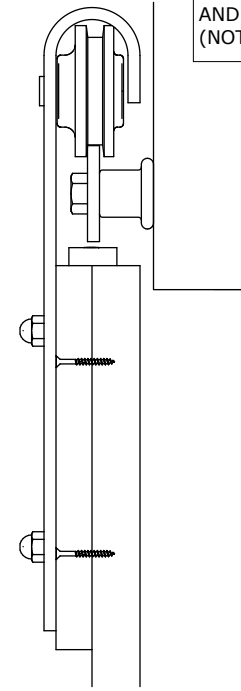

FRONT VIEW
(DOUBLE X-BRACE SHOWN)

REAR VIEW

SIDE VIEW

NOTE:
SALVAGED
WOOD
MAY VARY IN
THICKNESS
7/8" TO 1" AT
THINNEST
POINT

TOP DETAIL

NOTE:
DETAILS SHOWN WITH
CLASSIC FLAT TRACK KIT
AND C-GUIDE
(NOT INCLUDED)

BOTTOM DETAIL

AVAILABLE STYLES
(36" X 81" SHOWN)

AVAILABLE SIZES
(DOUBLE X-BRACE SHOWN)

REALCRAFT

9770 44th Ave NW
Suite 104, Gig Harbor
Washington - 98332

This print is property of RealCraft and is loaned to the recipient for reference purposes. All contents on this sheet are confidential and must not be copied, submitted, or shared with third parties for examination without RealCraft's express written consent.