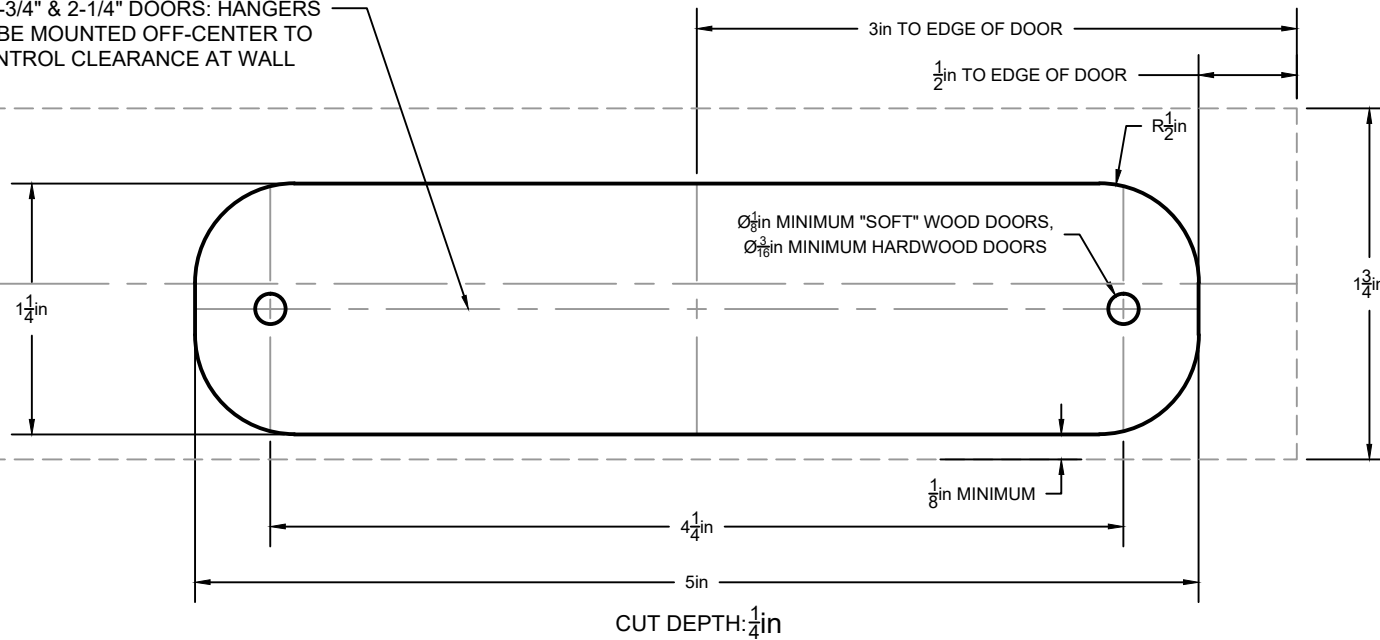

TOP-MOUNT SPOKE HANGER MORTISE TEMPLATE

FOR 1-3/4" & 2-1/4" DOORS: HANGERS
MAY BE MOUNTED OFF-CENTER TO
CONTROL CLEARANCE AT WALL

REALCRAFT

9770 44th Ave NW
Suite 104, Gig Harbor
Washington - 98332

Rev. 12.27.2019