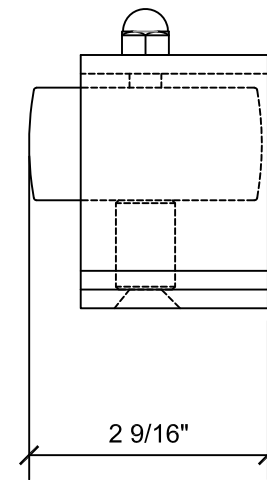

TOP

FRONT

SIDE

REALCRAFT

9803 44th Ave. NW
Gig Harbor, WA 98332
Tel: (800) 694-5977
Fax: (253) 857-9295

Heavy Duty Floor Mounted Stay Roller Assembly

Original Carriage door designs and craftsmanship since 1995
© 1995-2013 Copyright