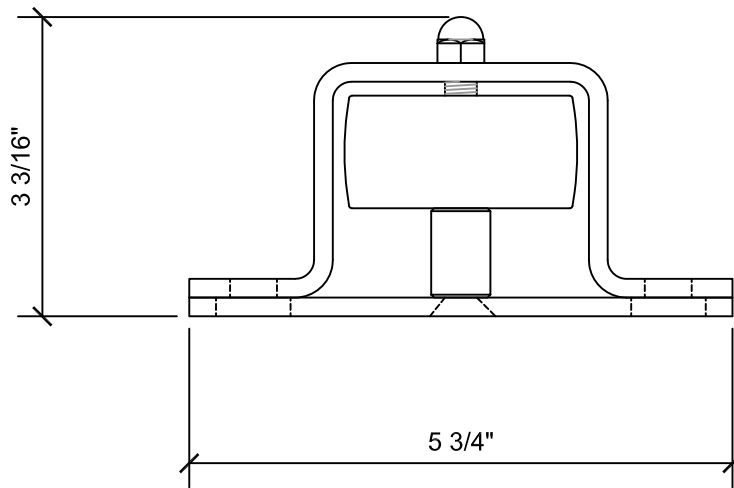

TOP

FRONT

SIDE

REALCRAFT

9803 44th Ave. NW
Gig Harbor, WA 98332
Tel: (800) 694-5977
Fax: (253) 857-9295

Heavy Duty Floor Mounted Stay Roller Assembly

Original Carriage door designs and craftsmanship since 1995
© 1995-2013 Copyright