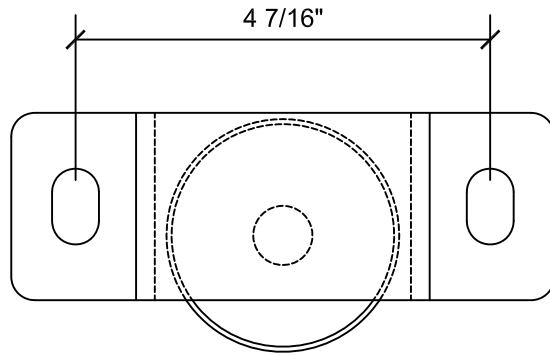

TOP

FRONT

SIDE

REALCRAFT

9803 44th Ave. NW
Gig Harbor, WA 98332
Tel: (800) 694-5977
Fax: (253) 857-9295

Heavy Duty Floor Mounted Stay Roller Assembly

Original Carriage door designs and craftsmanship since 1995
© 1995-2013 Copyright