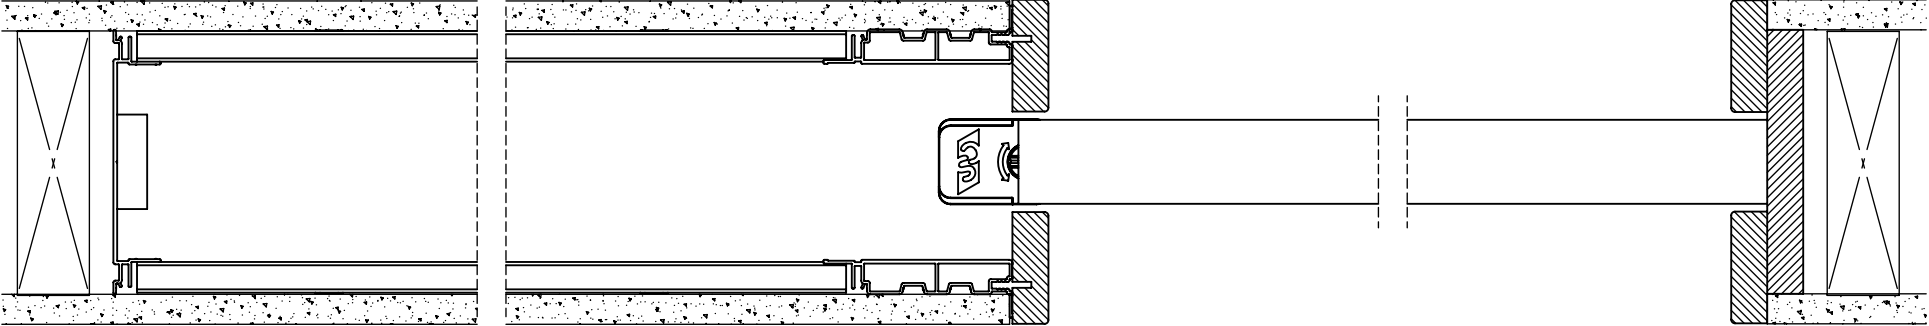

Ultimate Cavity Slider Single Pocket Door Frame

Front Elevation

Part Number CS Pocket Door Frame		The information contained in this drawing is the sole property of CS For Doors. Any reproduction, disclosure or use of this document, without the written permission of CS For Doors, is strictly prohibited.
Units Measurements in mm		 The Pocket Door Experts 548 Finney Ct, Gardena, CA 90248 Phone +1 (888) 466 0030 Fax +1 (310) 769 5824 www.cavitysliders.com
Scale 1:3	Sheet 1 of 3	
Date 17/03/2023	Rev. -01	

Ultimate Cavity Slider Single Pocket Door Frame

Plan View

Part Number CS Pocket Door Frame		The information contained in this drawing is the sole property of CS For Doors. Any reproduction, disclosure or use of this document, without the written permission of CS For Doors, is strictly prohibited.
Units Measurements in mm	Sheet 2 of 3	
Scale 1:4	Rev. -01	 The Pocket Door Experts 548 Finney Ct, Gardena, CA 90248 Phone +1 (888) 466 0030 Fax +1 (310) 769 5824 www.cavitysliders.com
Date 17/03/2023		