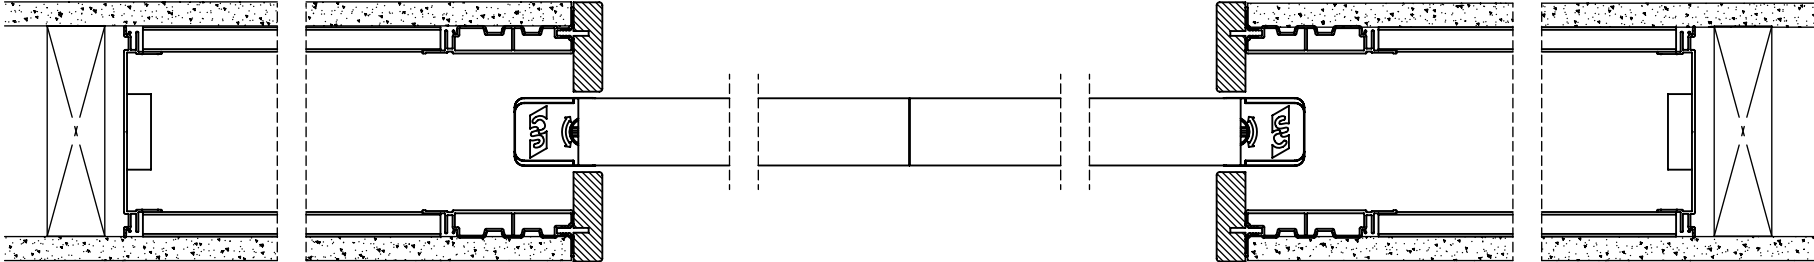

Ultimate Cavity Slider Bi Parting Pocket Door Frame

Plan View

Part Number CS Pocket Door Frame		The information contained in this drawing is the sole property of CS For Doors. Any reproduction, disclosure or use of this document, without the written permission of CS For Doors, is strictly prohibited.
Units Measurements in mm		
Scale 1:5	Sheet 3 of 3	 The Pocket Door Experts 548 Finney Ct, Gardena, CA 90248 Phone +1 (888) 466 0030 Fax +1 (310) 769 5824 www.cavitysliders.com
Date 17/03/2023	Rev. -01