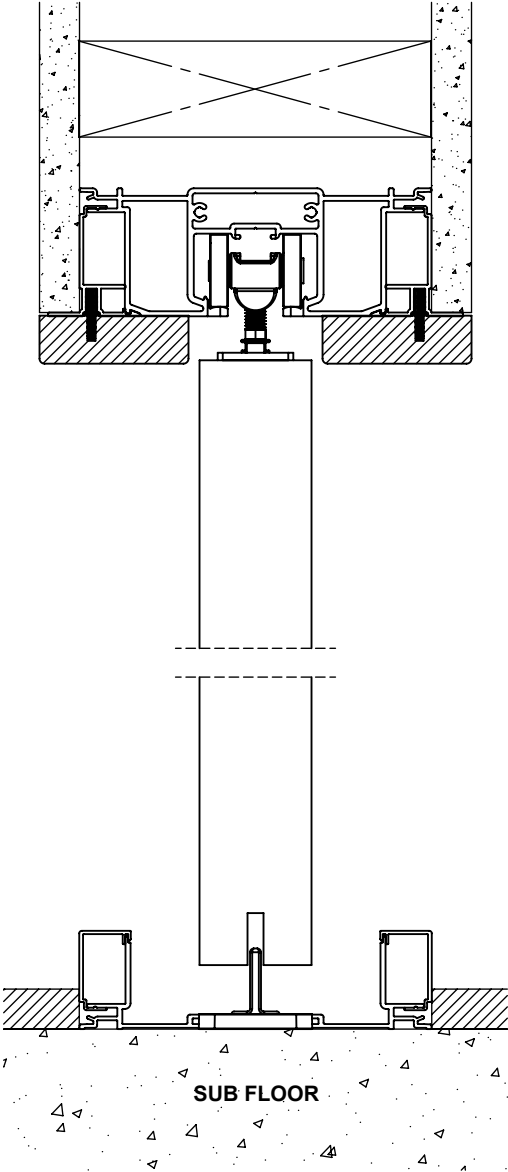

Ultimate Cavity Slider Single Pocket Door Frame

Front Elevation

Part Number CS Pocket Door Frame		The information contained in this drawing is the sole property of CS For Doors. Any reproduction, disclosure or use of this document, without the written permission of CS For Doors, is strictly prohibited.
Units Measurements in mm		 The Pocket Door Experts 548 Finney Ct, Gardena, CA 90248 Phone +1 (888) 466 0030 Fax +1 (310) 769 5824 www.cavitysliders.com
Scale 1:3	Sheet 1 of 3	
Date 17/03/2023	Rev. -01	