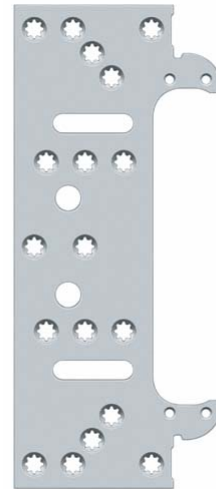

TE 340 3D FZ

for unrebated residential and heavy-duty doors with casing frames

Note

Delivery includes packers for casing thicknesses of 22-28 mm.

Combinations

- TE 340 3D
- TE 340 3D Energy
- TE 340 3D FR
- TEG 310 2D 60
- TEG 310 2D 80
- TEG 415 2D

Item

Finish(es)	blue galvanized (010)
OF-NR.	010
VPE	pack of 10
DIN	DIN right and left hand
Item No.	5 401380 0 01006
EAN	4015471119607