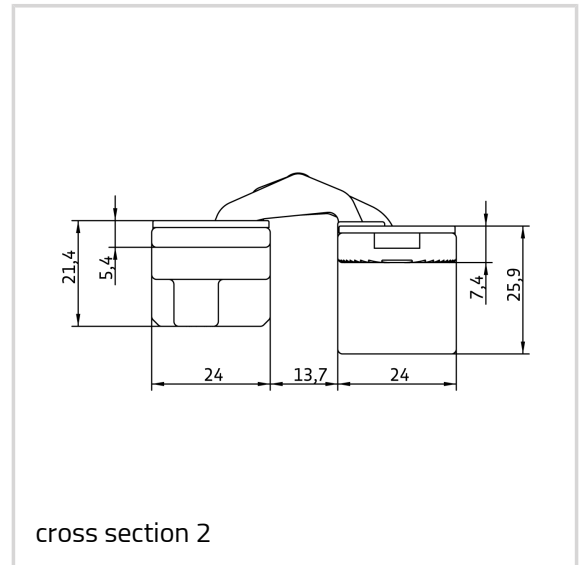

ANSELMi - AN 170 3D

The load capacity mentioned above refers to the use of 2 hinges per door leaf (900 x 2100 mm).

Suggested screws:

Frame side: Countersunk head screw DIN 7505 A, Diameter 4,5 mm

Door side: Pan head screw DIN 7505 B, Diameter 4,5 mm

Alternatively, the routing can be carried out with a cutter diameter of 14,0 mm and a collar ring diameter of 25,0 mm.

Combinations

AN 140 3D FZ

Item

Finish(es)	Rustic Umber (AN 012)
OF-NR.	AN 012
VPE	pack of 2
DIN	DIN right and left hand
EAN	8054608707368
Finish(es)	Satin Chrome (AN 014)
OF-NR.	AN 014
VPE	pack of 2
DIN	DIN right and left hand
EAN	8054608705098
Finish(es)	Light Bronze (AN 016)
OF-NR.	AN 016
VPE	pack of 2
DIN	DIN right and left hand
EAN	8054608707399
Finish(es)	Black (AN 018)
OF-NR.	AN 018
VPE	pack of 2
DIN	DIN right and left hand
EAN	8054608705111
Finish(es)	Antique Bronze (AN 035)
OF-NR.	AN 035
VPE	pack of 2