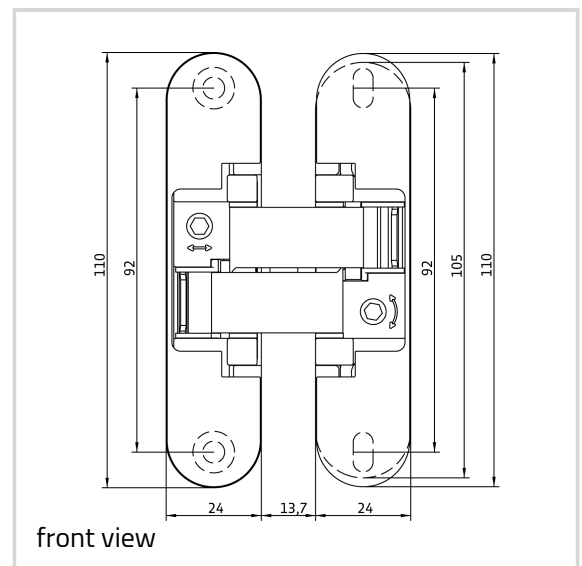

## AN 170 3D

for unrebated residential doors with 21 mm reduced hinge frame part up to 60 kg

### Product features

- reduced hinge frame part 21 mm
- completely concealed hinge system
- for timber and aluminium frames
- for unrebated residential doors
- 3D adjustable (side +/- 1,5 mm, height +/- 2,5 mm, compression +/- 1,0 mm)
- material zamak

### Technical details

Attributes	Value
Load capacity	60,0 kg
Overall length	110,0 mm
Width (door part)	24,0 mm
Width (frame part)	24,0 mm
Cutter diameter	16,0 mm
Collar ring diameter	27,0 mm
Opening angle	180°

## ANSELMi - AN 170 3D

The load capacity mentioned above refers to the use of 2 hinges per door leaf (900 x 2100 mm).

Suggested screws:

Frame side: Countersunk head screw DIN 7505 A, Diameter 4,5 mm

Door side: Pan head screw DIN 7505 B, Diameter 4,5 mm