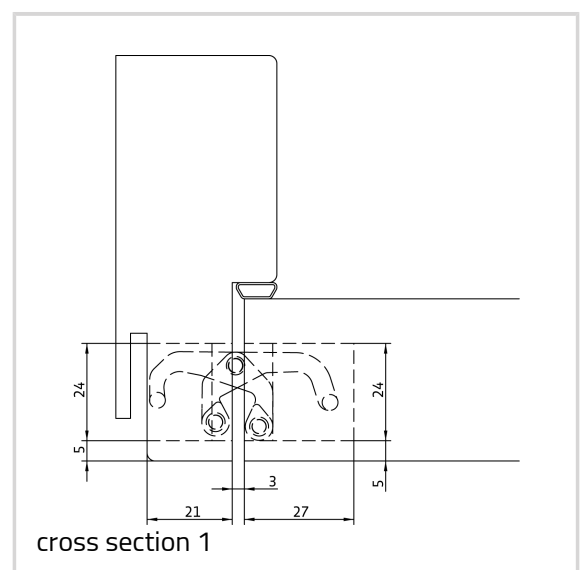

## AN 170 3D

for unrebated residential doors with 21 mm reduced hinge frame part up to 60 kg

### Product features

- reduced hinge frame part 21 mm
- completely concealed hinge system
- for timber and aluminium frames
- for unrebated residential doors
- 3D adjustable (side +/- 1,5 mm, height +/- 2,5 mm, compression +/- 1,0 mm)
- material zamak

### Technical details

Attributes	Value
Load capacity	60,0 kg
Overall length	110,0 mm
Width (door part)	24,0 mm
Width (frame part)	24,0 mm
Cutter diameter	16,0 mm
Collar ring diameter	27,0 mm
Opening angle	180°

## ANSELMi - AN 170 3D

The load capacity mentioned above refers to the use of 2 hinges per door leaf (900 x 2100 mm).

Suggested screws:

Frame side: Countersunk head screw DIN 7505 A, Diameter 4,5 mm

Door side: Pan head screw DIN 7505 B, Diameter 4,5 mm