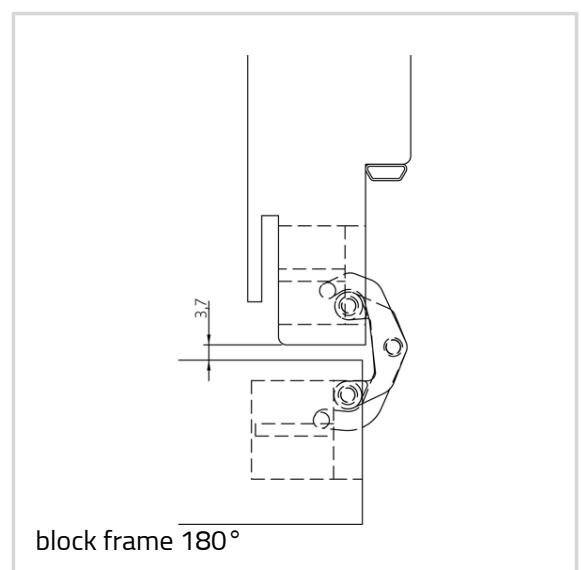

ANSELMi - AN 170 3D

The load capacity mentioned above refers to the use of 2 hinges per door leaf (900 x 2100 mm).

Suggested screws:

Frame side: Countersunk head screw DIN 7505 A, Diameter 4,5 mm

Door side: Pan head screw DIN 7505 B, Diameter 4,5 mm

Alternatively, the routing can be carried out with a cutter diameter of 14,0 mm and a collar ring diameter of 25,0 mm.

Combinations

AN 140 3D FZ

Item

Finish(es)	Rustic Umber (AN 012)
OF-NR.	AN 012
VPE	pack of 2
DIN	DIN right and left hand
EAN	8054608707368
Finish(es)	Satin Chrome (AN 014)
OF-NR.	AN 014
VPE	pack of 2
DIN	DIN right and left hand
EAN	8054608705098
Finish(es)	Light Bronze (AN 016)
OF-NR.	AN 016
VPE	pack of 2
DIN	DIN right and left hand
EAN	8054608707399
Finish(es)	Black (AN 018)
OF-NR.	AN 018
VPE	pack of 2
DIN	DIN right and left hand
EAN	8054608705111
Finish(es)	Antique Bronze (AN 035)
OF-NR.	AN 035
VPE	pack of 2