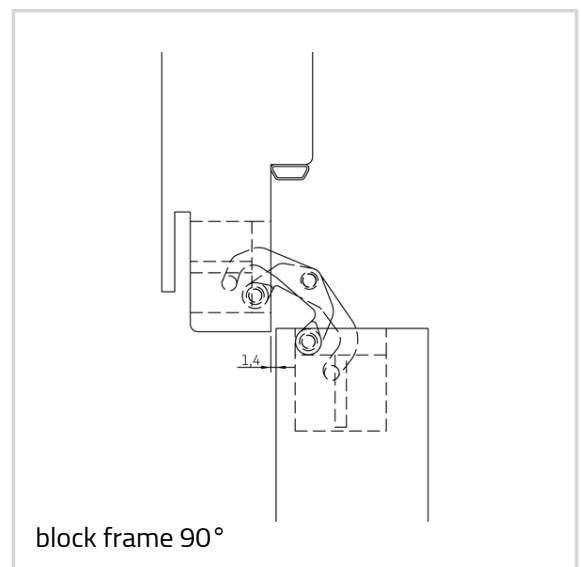

ANSELMi - AN 170 3D

The load capacity mentioned above refers to the use of 2 hinges per door leaf (900 x 2100 mm).

Suggested screws:

Frame side: Countersunk head screw DIN 7505 A, Diameter 4,5 mm

Door side: Pan head screw DIN 7505 B, Diameter 4,5 mm

Alternatively, the routing can be carried out with a cutter diameter of 14,0 mm and a collar ring diameter of 25,0 mm.

Combinations

AN 140 3D FZ

Item

Finish(es)	Rustic Umber (AN 012)
OF-NR.	AN 012
VPE	pack of 2
DIN	DIN right and left hand
EAN	8054608707368
Finish(es)	Satin Chrome (AN 014)
OF-NR.	AN 014
VPE	pack of 2
DIN	DIN right and left hand
EAN	8054608705098
Finish(es)	Light Bronze (AN 016)
OF-NR.	AN 016
VPE	pack of 2
DIN	DIN right and left hand
EAN	8054608707399
Finish(es)	Black (AN 018)
OF-NR.	AN 018
VPE	pack of 2
DIN	DIN right and left hand
EAN	8054608705111
Finish(es)	Antique Bronze (AN 035)
OF-NR.	AN 035
VPE	pack of 2