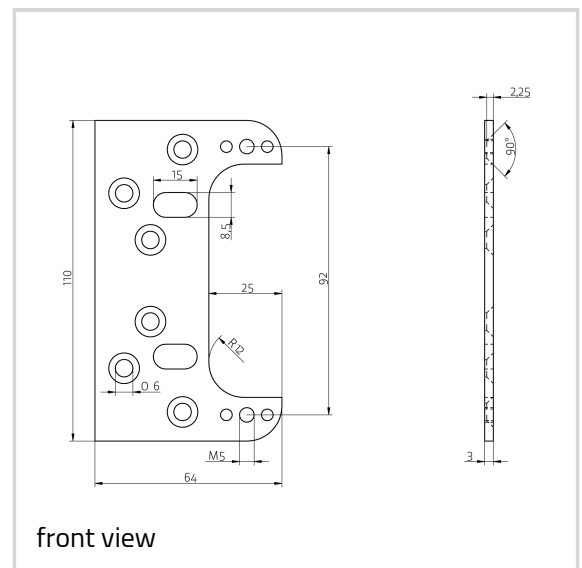

AN 140 3D FZ

for unrebated residential doors with casing frames

Combinations

AN 140 3D
AN 140 3D ALU
AN 160 3D
AN 160 3D ALU
AN 180 3D
AN 130 2D
AN 150 3D
AN 150 3D ALU
AN 150 3D 28
AN 150 3D 40
AN 150 3D 44
AN 170 3D
AN 170 3D ALU
AN 170 3D 40
AN 170 3D 44
AN 107 3D C40
AN 107 3D C60
AN 108 3D SC45

Item

Finish(es)	without (000)
VPE	pack of 1
DIN	DIN right and left hand
EAN	8054608705746