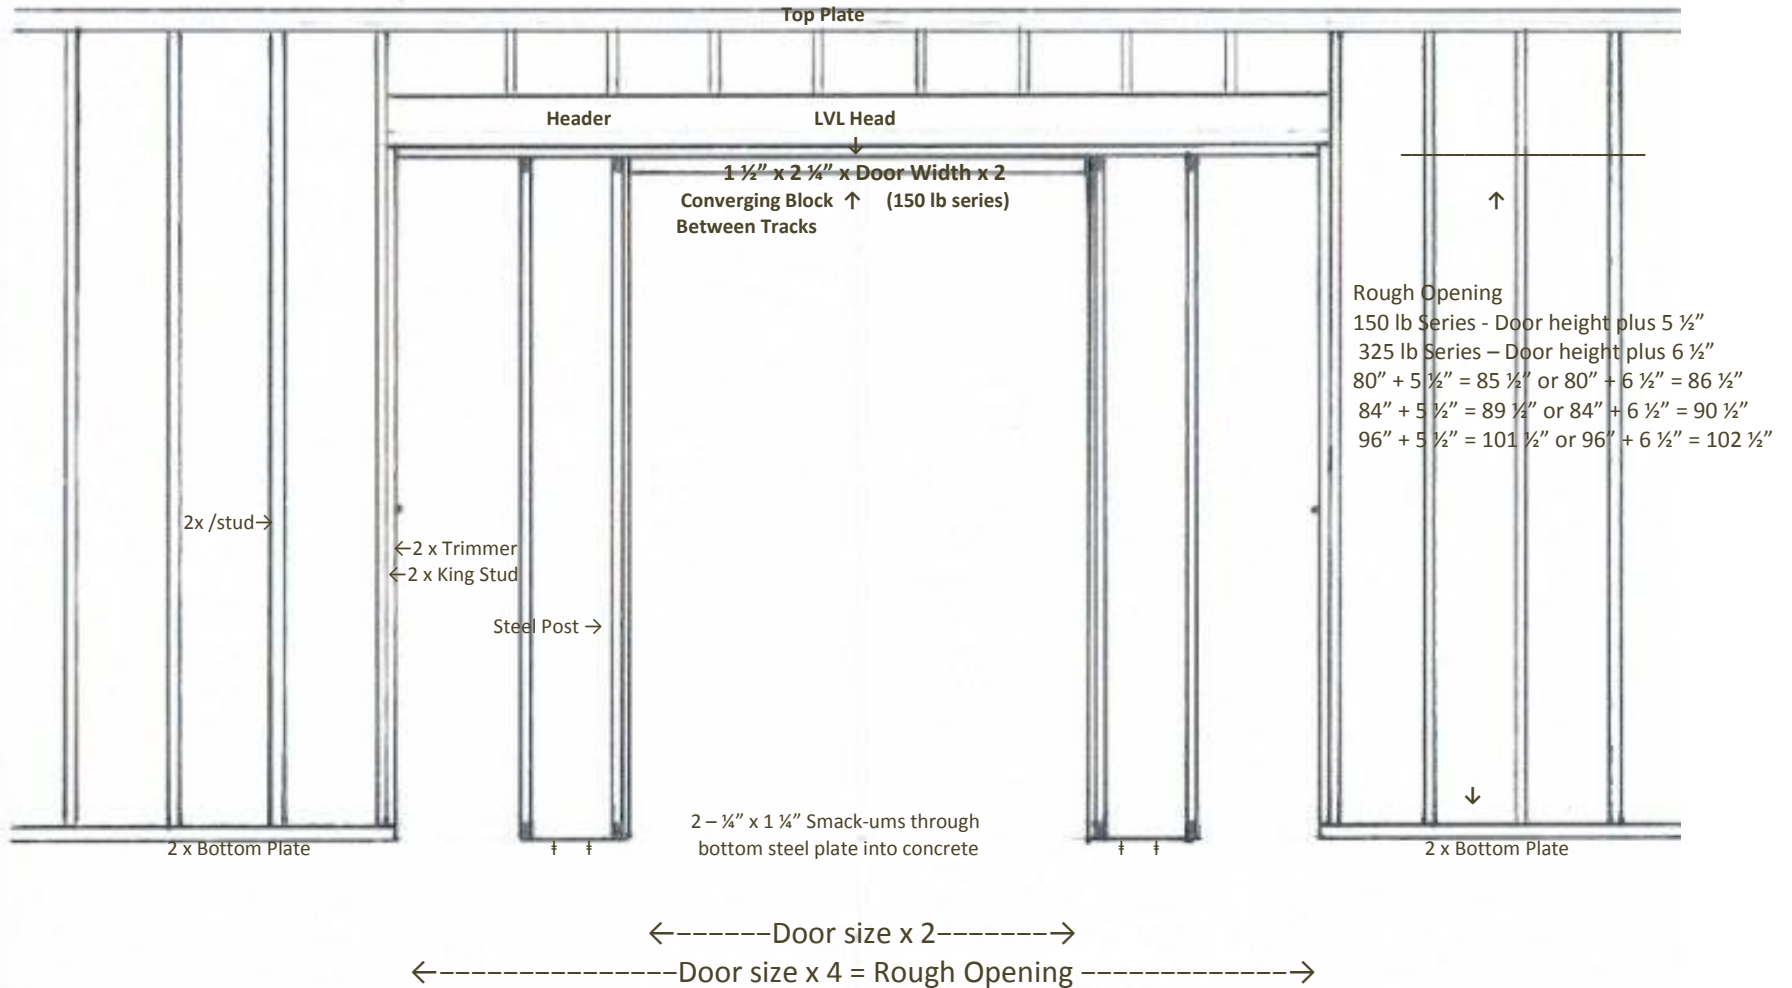

**Christner Woodworkers**  
 www.christnerwoodworkers.com  
 Quality – Excellence - Craftsmanship

**Heavy Duty Steel Pocket Door Frames**  
 Typical Wall Detail for a Pair of 3/0 x 8/0 Converging Doors

A custom order will have the LVL Head in one piece with the converging block in place. Two single door kits could be used by adding a converging block.