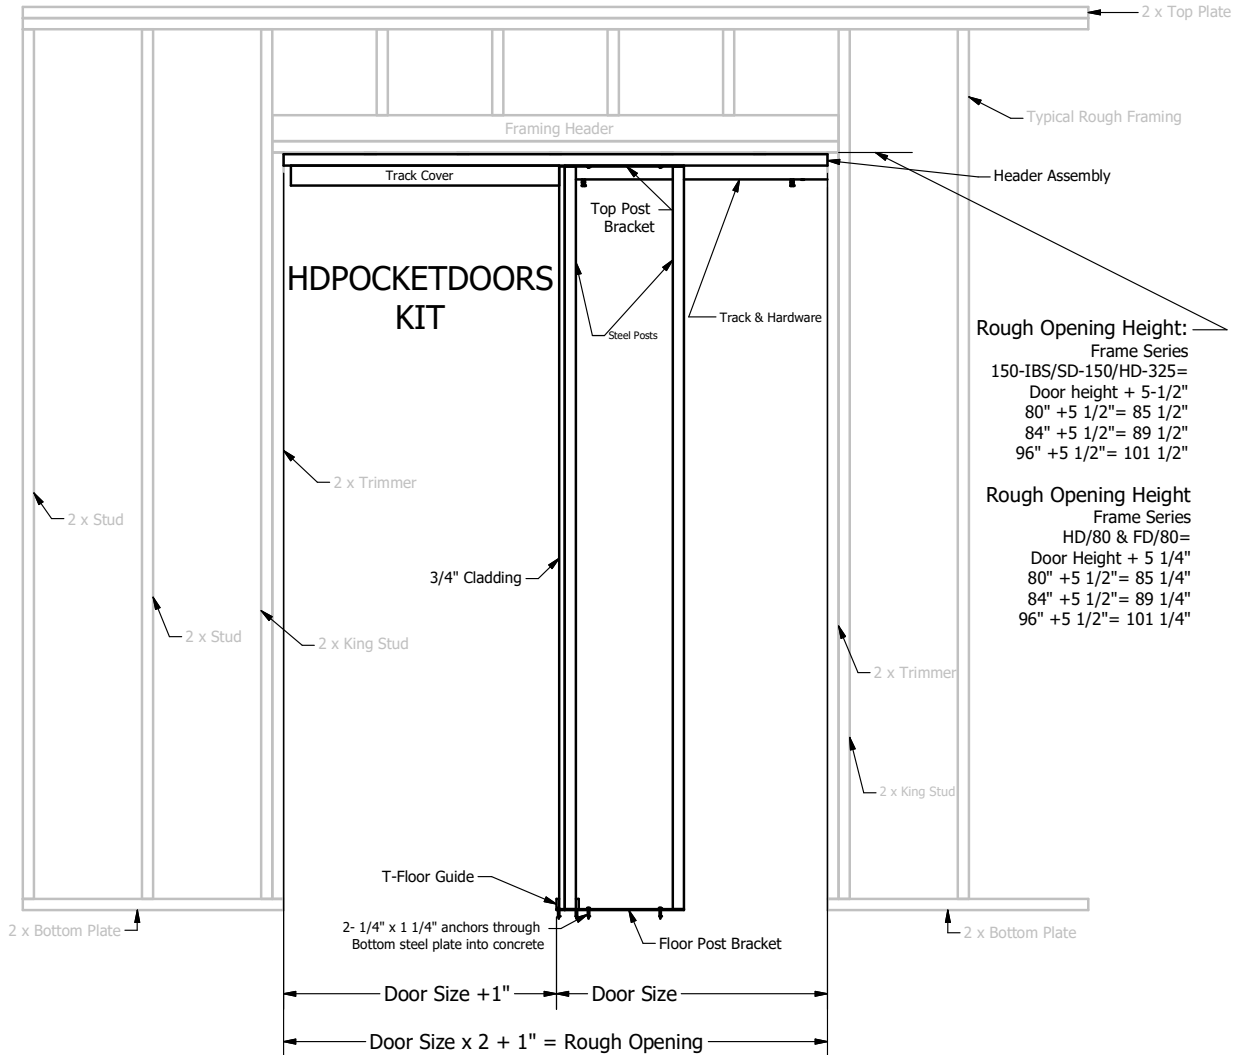

HDPOCKETDOORS

pocket door guy

www.heavyduty-pocket-door-frames.com
Quality - Excellence - Craftsmanship
HEAVY DUTY POCKET DOOR FRAME
Typical Wall Detail for a Single Door

HDPOCKETDOORS fabricates standard sizes of heavy duty pocket door frames for 2x4 and 2x6 walls for 80", 84", and 96" door height and 48"- (and smaller) door width. With ample lead time, custom frame kits can be manufactured for any height, width, and wall thickness for any application.