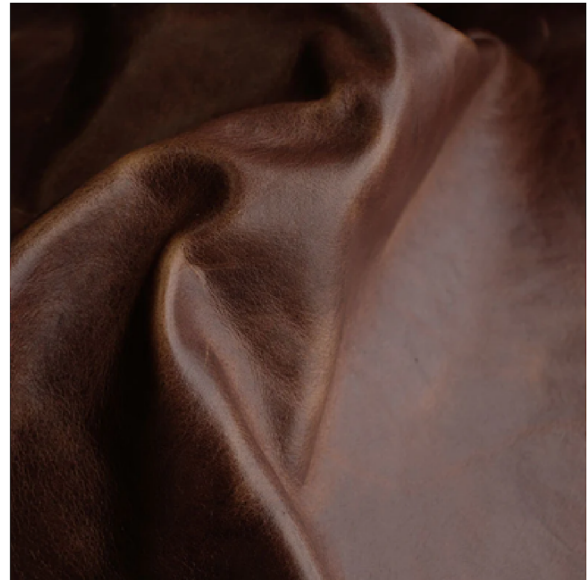

TASMAN.
LEATHERS OF
NEW ZEALAND.

MAD DOG

LEATHER

SPECIFICATIONS

Application: Residential/Commercial

Type: Waxed Semi Aniline/Full Grain **Finish:** N/A

Thickness: 1.1 - 1.3mm **Origin:** New Zealand

Animal Source: Bovine Cattle Hide

Warranty*: 3 Year
*Conditions Apply

Scan the QR Code with your device
to view the Mad Dog range and
order free sample cuttings.

COLOURWAYS

BAYOU

TOBACCO