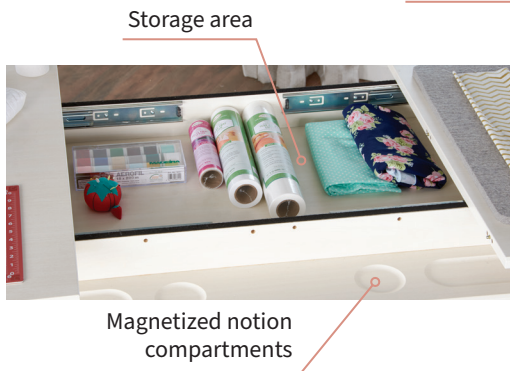

Shown in English White Ash with extension panels in storage compartment

Shown with elevated height option

Shown with included table extension panels (extends to 75" wide)

## HEIGHT ADJUSTABLE CENTER

WORK WHILE SITTING OR STANDING

Koala understands that the perfect working height is a personal choice. Introducing the Koala Height Adjustable Center. You'll cut and craft at just the right height with the perfect amount of work surface area for all your projects.

# HEIGHT ADJUSTABLE CENTER

BASE MODEL -  
Shown in English White Ash  
Assembly required

Four notion storage components;  
two magnetized per side

Adjustable storage shelf

Easily accessible push-button  
height controls, with digital  
read-out and four presets

## ADDITIONAL DESIGN FEATURES

- Electric Lift height adjustment features a smooth soft start and soft stop, with safety stop impact protection
- Two-sided work station allowing for sitting or standing on either side
- Adjustable storage shelf (below the table top surface)
- Easily holds up to 250 lbs.
- Includes two extension panels with front and back storage compartment
- Storage alcove with magnetic closure. Storage dimensions: 39 3/4" L x 23 3/8" W x 3-3/16" D
- Four notion compartments; two magnetized per side