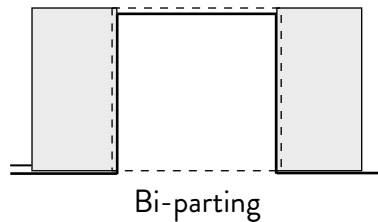

Configurations

Options

Soft Close Standard (suited for 20 - 50kg doors)

Soft Close Heavy Duty (suited for 50 - 120kg doors)

Clearance Spacers: Stackable 6mm and 10mm

GIB Packers: 10mm or 13mm

Floor or Wall mounted Door Guide