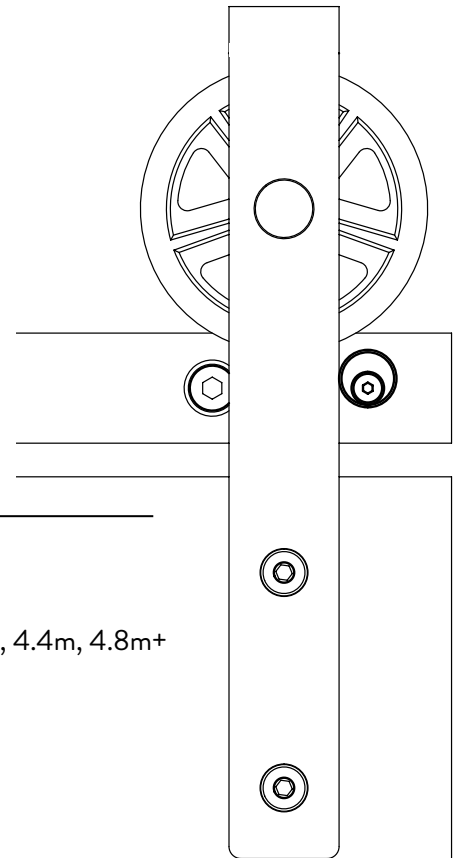

Spoke

The Spoke roller system delivers design sophistication using slim profile large 120mm wagon-style spoked wheels.

Manufactured in New Zealand with hardwearing NZ steel coated using Dulux powder coating.

Finish

MANNEX BLACK
MATT
9159056Z

Track Options

Single Lengths: 1.5m, 1.6m, 1.8m, 2.0m, 2.2m, 2.4m

Joined Lengths: 2.7m, 2.8m, 3.0m, 3.2m, 3.6m, 4.0m, 4.4m, 4.8m+

Use

Interior

Capacity

120Kgs per door (Custom solutions available for heavier doors)

Configurations

Options

Soft Close Standard (suited for 20 - 50kg doors)

Soft Close Heavy Duty (suited for 50 - 120kg doors)

Clearance Spacers: Stackable 6mm and 10mm