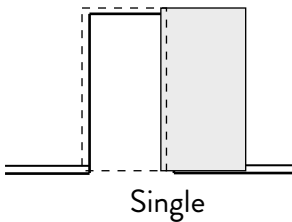

Finish

MANNEX BLACK
MATT
9159056Z

Track Options

Single Lengths: 1.5m, 1.6m, 1.8m, 2.0m, 2.2m, 2.4m

Joined Lengths: 2.7m, 2.8m, 3.0m, 3.2m, 3.6m, 4.0m, 4.4m, 4.8m+

Use

Interior

Capacity

120Kgs per door (Custom solutions available for heavier doors)

Configurations

Options

Soft Close Standard (suited for 20 - 50kg doors)

Soft Close Heavy Duty (suited for 50 - 120kg doors)

Clearance Spacers: Stackable 6mm and 10mm