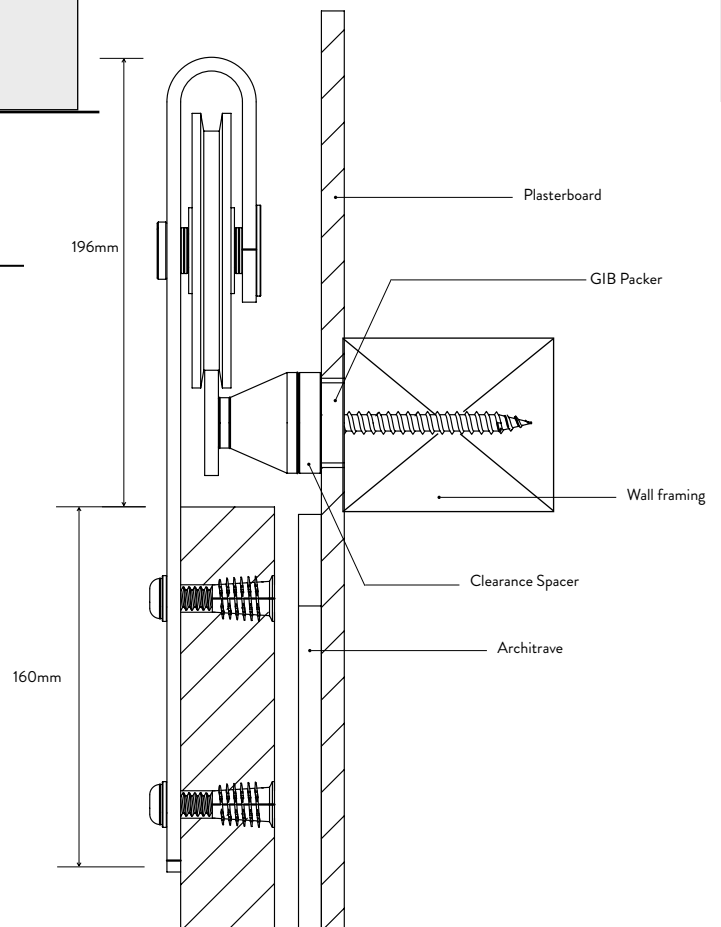

For enquiries contact barndoors@estrada.co.nz

The above product representation is subject to details and dimensions changes.
Actual products may vary from that displayed above. © 2022 Estrada Ltd. All Rights Reserved.