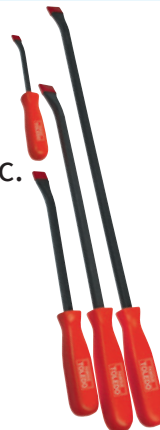

Rechargeable Battery

\$45.90 Ex GST

Torque Wrench 3/4" Sq. Dr. 802500

- New Generation Mortorq 2-piece split torque head and handle design is suitable for all heavy duty applications
- Length: 1449mm
- Supplied in heavy-duty storage case
- Made in England

\$1390.00 Ex GST

FAMOUS TOLEDO Crowfoot Wrench Sets Straight Jaw Metric

- Supplied in a protective blow mould storage case

Part No.	Contents	Sq. Dr.	Size Range	Price Ex GST
301191	15 Pc	3/8"	10 - 26mm	\$119.00
301465	14 Pc	1/2"	27-50mm	\$299.00

FAMOUS TOLEDO Pry Bar Set Standard 4 Pc. 301083

- Workshop essential set of pry bars manufactured from high quality alloy steel with black phosphate finish for strength and durability with ergonomic plastic handles
- Length: 200, 300, 450, 600mm

\$45.00 Ex GST

FAMOUS TOLEDO Butane Blow Torch 302090

- Professional blow torch suitable for automotive, industrial, plumbing and electrical work
- Self-igniting piezo ignition
- Flame temperature 1000-1100°C
- Operating time: 45mins