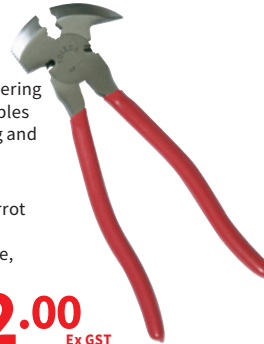

\$24.90 Ex GST

FAMOUS TOLEDO Hydraulic Bearing Puller Master Kit 265000

- Universal master kit ideal for various applications
- Includes 75-105mm bearing separator
- Manufactured from drop forged high quality steel and heat treated
- Supplied in a blow mould storage case
- Capacity: 10 tonne
- Spread: 180mm
- Reach: 425mm

\$442.00 Ex GST

FAMOUS TOLEDO

Stock Knife
Single Blade With
Leather Pouch

225mm **SK5**

- 420 stainless steel with leather pouch
- Handle: Wood & Steel
- Blade Length: 100mm

\$49.90
Ex GST

FAMOUS TOLEDO

Parrot Beak Fencing Pliers

270mm **HP10**

- Designed for cutting, crimping, swaging, hammering and gripping wire and staples commonly used in fencing and farming applications
- Features two specially designed wire cutters, parrot lever assembly, serrated hammer and gripping zone, swager and crimper

\$22.00
Ex GST

FAMOUS TOLEDO

Pry Bar Set

Strike Thru 4 Pc **321027**

- Strike-thru design with heavy duty steel end cap allows continuous blows without flaring handle
- Slip resistance handles manufactured from PVC with rubber moulded grips
- Length: 200, 300, 450, 600mm