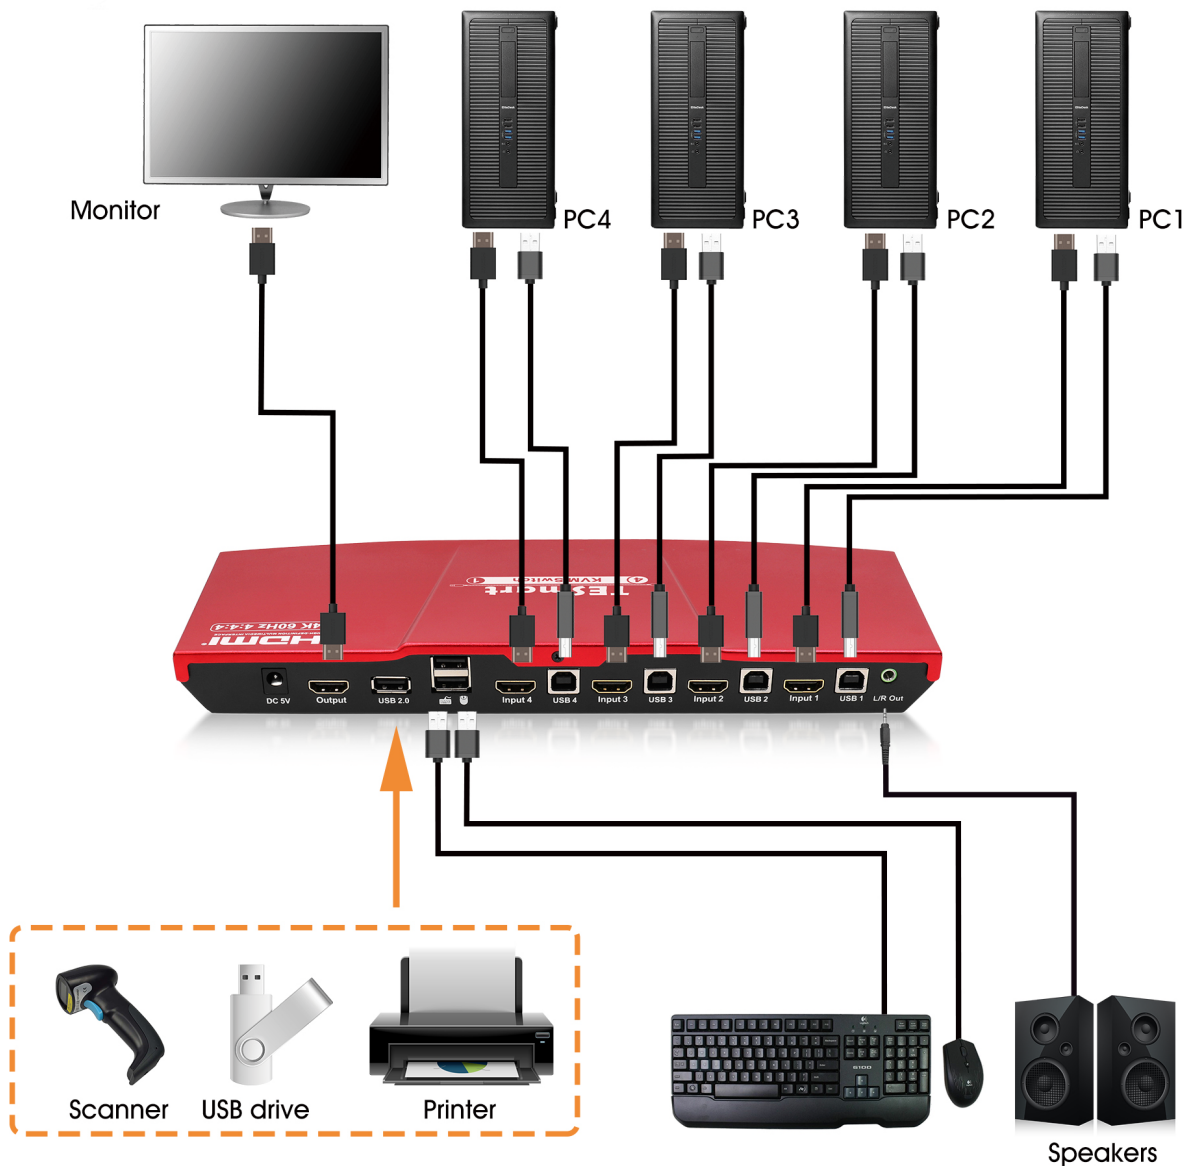

Audio is transmitted via HDMI connections allowing the user to deploy with a variety of uses as both a KVM and Video Switch combination.

- Combination KVM and video switch that connects four PCs or HDMI video devices to one keyboard, video monitor, and mouse.
- 3840x2160 @ 60hz with 4K source and capable monitor.
- Backwards compatible with lower resolutions @ 60 hz.
- Transmits audio over HDMI to monitor speakers and stereo output.
- Select input via keyboard hotkeys, mouse gestures, push button, or remote control.
- EDID emulation to maintain resolutions & desktop icon positions when switching.
- No delay, zero latency keyboard and mouse switching.
- Supports wireless keyboards and mice.
- Hot swap cables and peripherals without turning off.
- Auto-scanning with adjustable time interval from 1 to 250 seconds.
- USB 2.0 sharing for external hard drives, printers, scanners, and more.
- Compatible with all 16:9 Widescreen and 21:9 Ultrawide monitors.
- Compliant with HDMI 2.0, HDR 10, HDCP 2.2, Dolby Vision, 4:4:4 chroma sampling.
- Plug & play capable. No software required.
- Works with Windows, MacOS, Linux, Chromebook, and Raspberry Pi. Xbox, PS4, Nintendo gaming consoles. AppleTV, Firestick, Roku streaming devices.

REQUIREMENTS

Console Station

- 1 x HDMI monitor (VGA, DVI, and Displayport supported via approved adapters*)
- 1 x Standard 104-key wired keyboard
- 1 x Standard 2 or 3-button wired USB mouse
- External stereo or headphones (optional)

Computer

- 1 x HDMI port (VGA, DVI, and Displayport supported via approved adapters*)
- Type-A USB port

Other HDMI Video Devices (Optional)

- 1 x HDMI Port

*Use with video adapters may change performance.

PACKAGE CONTENTS

- 1 x 4-Port HDMI 2.0 KVM Switch
- 2 x 1.5 meter (5 ft) KVM Cable with HDMI and USB Connectors
- 1 x DC 5V Power Adapter
- 1 x IR Remote Control (requires standard CR2025 battery, not included)
- 1 x English User manual