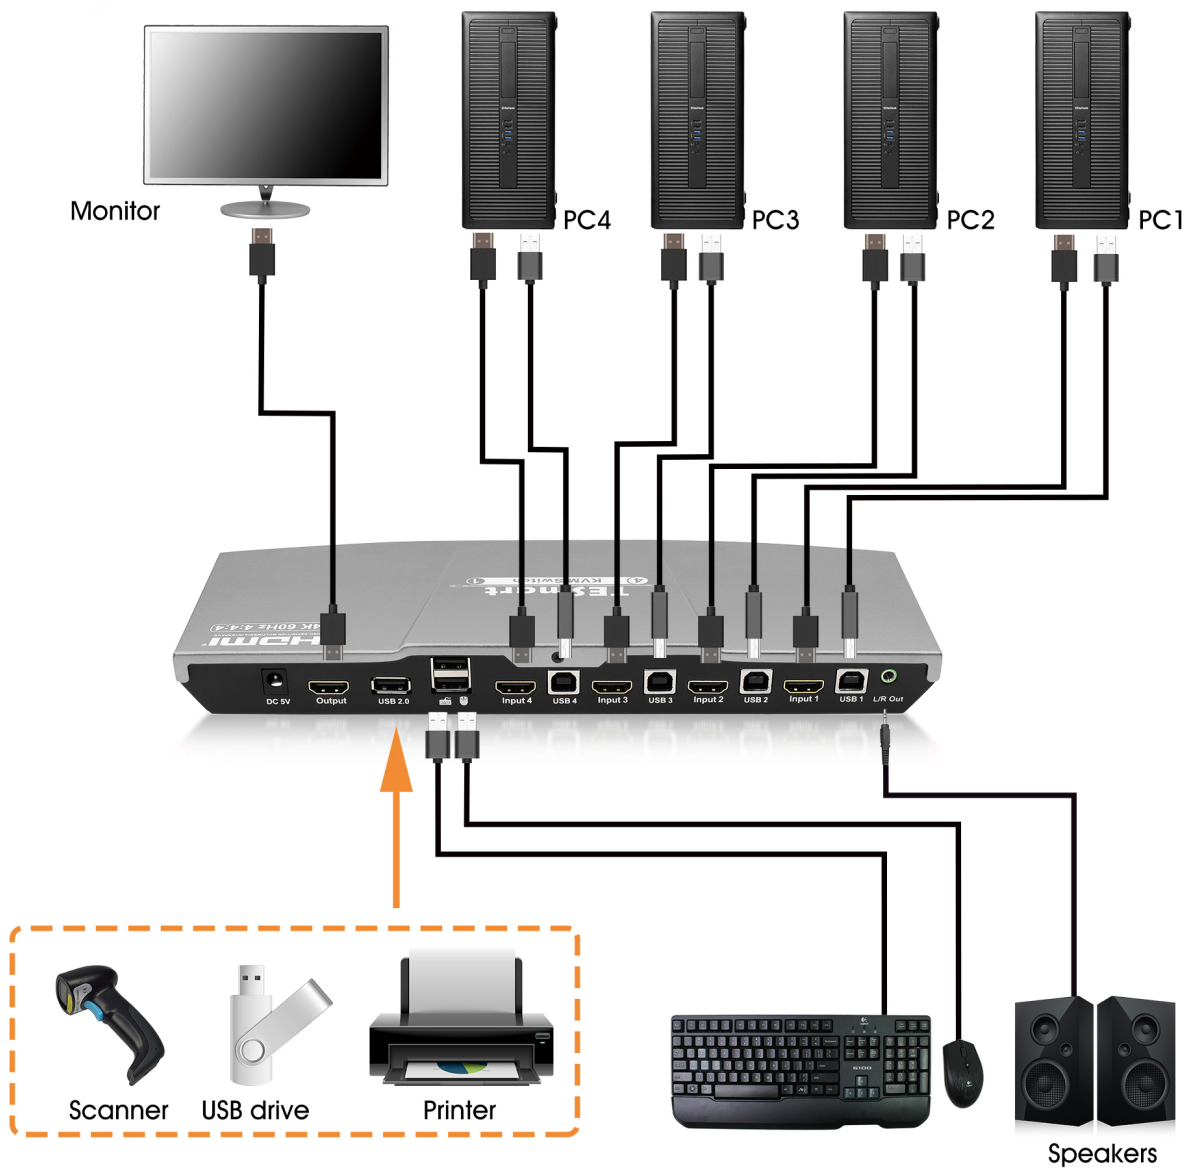

### Console Station

- 1 x HDMI monitor (VGA, DVI, and Displayport supported via approved adapters\*)
- 1 x Standard 104-key wired keyboard
- 1 x Standard 2 or 3-button wired USB mouse
- External stereo or headphones (optional)

### Computer

- 1 x HDMI port (VGA, DVI, and Displayport supported via approved adapters\*)
- Type-A USB port

### Other HDMI Video Devices (Optional)

- 1 x HDMI Port

\*Use with video adapters may change performance.

## PACKAGE CONTENTS

- 1 x 4-Port HDMI 2.0 KVM Switch
- 2 x 1.5 meter (5 ft) KVM Cable with HDMI and USB Connectors
- 1 x DC 5V Power Adapter
- 1 x IR Remote Control (requires standard CR2025 battery, not included)
- 1 x English User manual