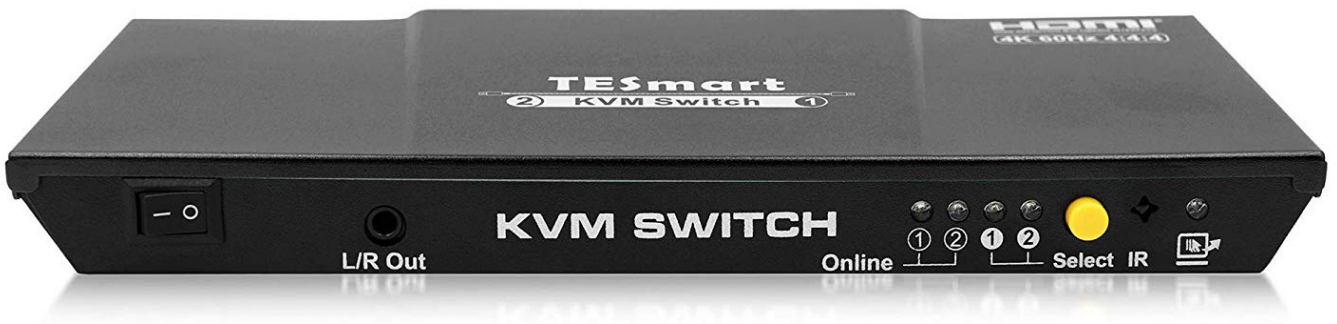

TESmart 2-Port KVM Switch Multimedia Line

HKS0201A1U-B

- Combination KVM and HDMI video switch.
- Up to 4K UHD video resolution with 60hz refresh rate.
- Audio output via HDMI and analog stereo out.
- 4 ways to switch inputs.
- No software required.

IDEAL FOR WORKING PROFESSIONALS, GAMERS AND STUDENTS

Enjoy life in ultra-high definition with the multimedia line of KVM switches by TESmart. Going beyond a traditional KVM, TESmart's multimedia line has expanded connectivity to also receive other video inputs such as gaming consoles, streaming devices, DVR's, cameras, and more.

Audio is transmitted via HDMI connections allowing the user to deploy with a variety of uses as both a KVM and Video Switch combination.

- Combination KVM and video switch that connects four PCs or HDMI video devices to one keyboard, video monitor, and mouse.
- 3840x2160 @ 60hz with 4K source and capable monitor.
- Backwards compatible with lower resolutions @ 60hz.
- Transmits audio over HDMI to monitor speakers and stereo output.
- Select input via keyboard hotkeys, mouse gestures, push button, or remote control.
- EDID emulation to maintain resolutions & desktop icon positions when switching.
- No delay, zero latency keyboard and mouse switching.
- Supports wireless keyboards and mice.
- Hot swap cables and peripherals without turning off.
- Auto-scanning with adjustable time interval from 1 to 250 seconds.
- USB 2.0 sharing for external hard drives, printers, scanners, and more.
- Compatible with all 16:9 Widescreen and 21:9 Ultrawide monitors.
- Compliant with HDMI 2.0, HDR 10, HDCP 2.2, Dolby Vision, 4:4:4 chroma sampling.
- Plug & play capable. No software required.
- Works with Windows, MacOS, Linux, Chromebook, and Raspberry Pi. Xbox, PS4, Nintendo gaming consoles. AppleTV, Firestick, Roku streaming devices.