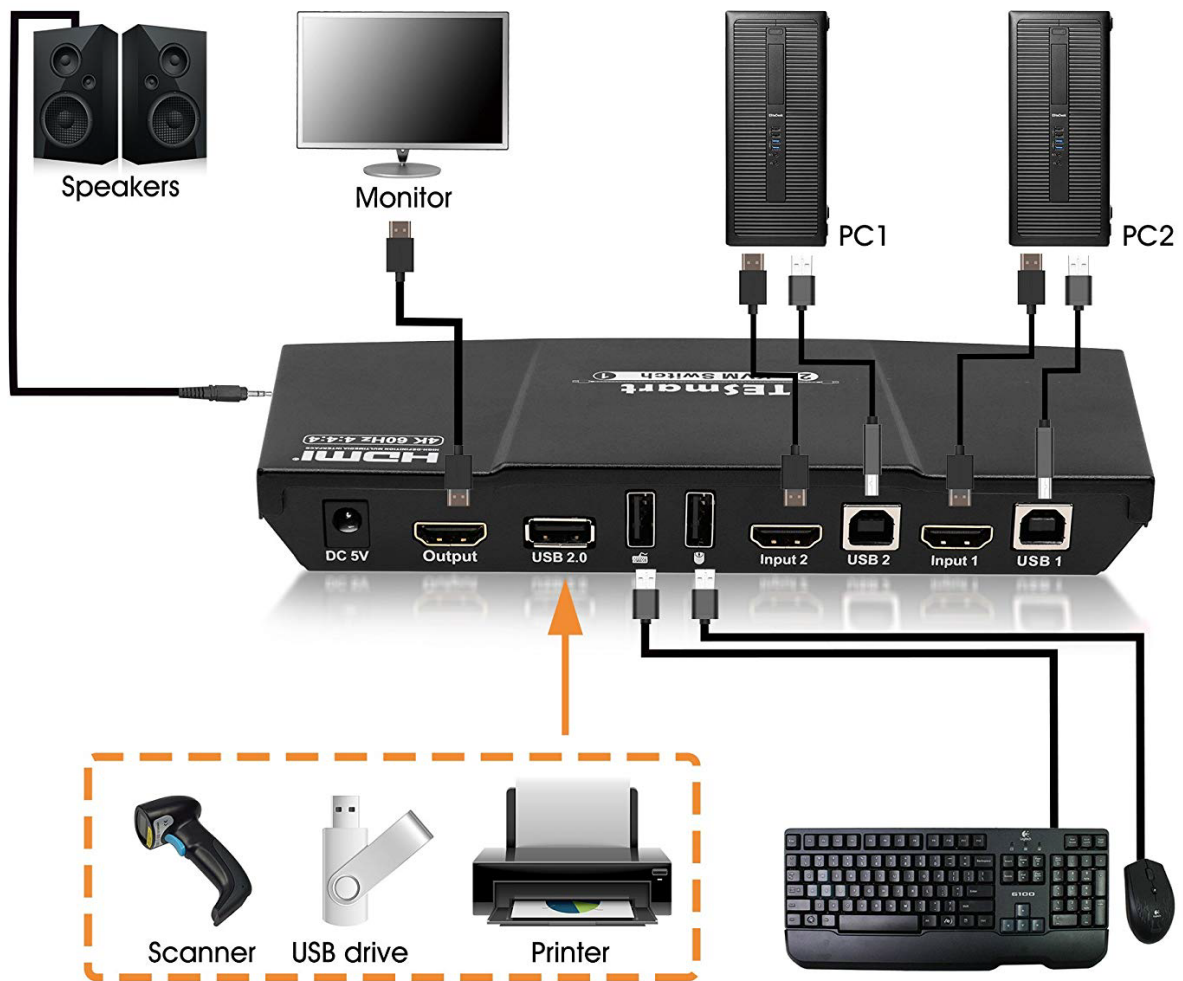

REQUIREMENTS

Console Station

- 1 x HDMI monitor (VGA, DVI, and Displayport supported via approved adapters*)
- 1 x Standard 104-key wired keyboard
- 1 x Standard 2 or 3-button wired USB mouse
- External stereo or headphones (optional)

Computer

- 1 x HDMI port (VGA, DVI, and Displayport supported via approved adapters*)
- Type-A USB port

Other HDMI Video Devices (Optional)

- 1 x HDMI Port

*Use with video adapters may change performance.

PACKAGE CONTENTS

- 1 x 2-Port HDMI 2.0 KVM Switch
- 2 x 1.5 meter (5 ft) KVM Cable with HDMI and USB Connectors
- 1 x DC 5V Power Adapter
- 1 x IR Remote Control (requires standard CR2025 battery, not included)
- 1 x English User manual

SPECIFICATIONS

Port Selection

- Keyboard hotkeys (requires basic 104-key keyboard)
- Mouse gestures (requires basic 2 or 3-button mouse)
- Push button
- Remote Control (CR2025 battery not included)

Note: Keyboard hotkeys and mouse gestures work with the dedicated keyboard and mouse ports only. Due to EDID emulation, a basic 104-key keyboard and 2 button mouse are recommended. Other input devices will function as normal with the USB port (and can be expanded with a powered USB hub) but will not have hotkey and mouse gesture features.