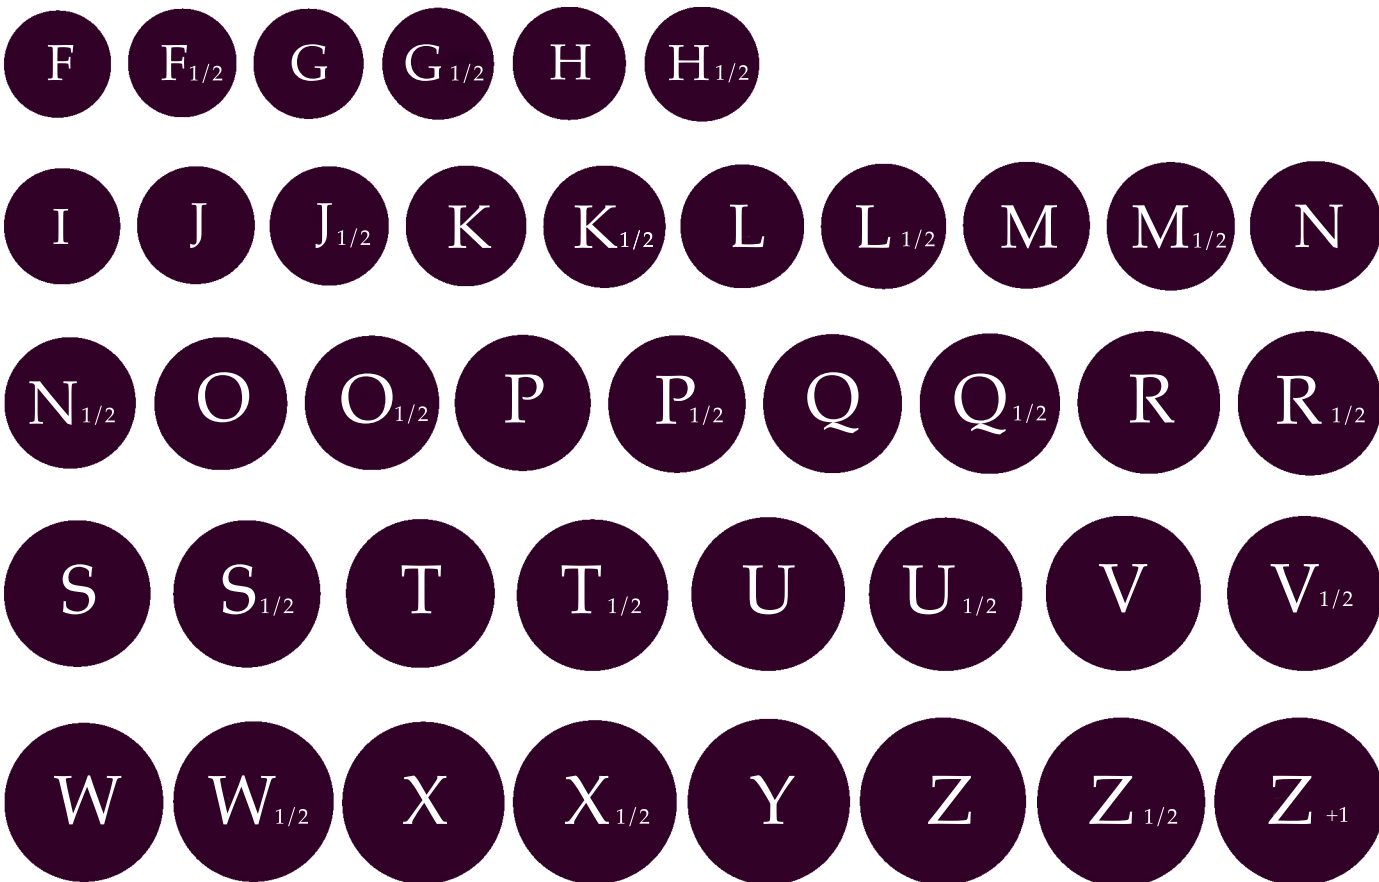

# Ring Sizing Guide

## What's your ring size?

- 1) Print this guide at 100%
- 2) Measure your current ring on this chart
- 3) Ensure ring interior matches circle nearest to your size
- 4) If ring is between sizes order the larger size

Print this at 100% for accurate measurement