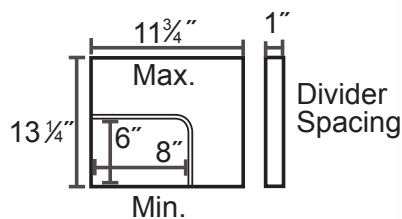

## Wall / Desk Charging Box

### LLTMW16-G

25" W x 13" D x 14.5" H  
Weight 33 lbs.

#### Min/Max Tablet:

- Perfect for Wall-mounted applications as well as desk surface configurations
- Unit comes fully assembled
- Holds up to 16 Tablets
- Mounting hardware for drywall surfaces included supports a maximum evenly distributed weight of 75 lbs.
- Ventilated on two sides allowing air to circulate freely through the unit
- The inside is padded and the dividers are rubber-coated to keep your devices protected
- Includes a 16-outlet 120V/15A horizontal power strip to keep your devices fully charged