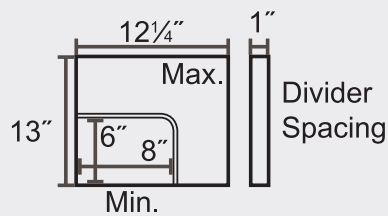

## Wall / Desk Charging Box

### LLTMW12-G

19" W x 13" D x 14" H

Weight 16 lbs.

Min/Max Tablet

- Perfect for Wall-mounted applications as well as desk surface configurations
- Unit comes fully assembled
- Holds up to 12 Tablets
- Mounting hardware for drywall surfaces included supports a maximum evenly distributed weight of 30 lbs.
- The inside is padded and the dividers are rubber-coated to keep your devices protected
- Includes a 12-outlet horizontal power strip to keep your devices fully charged