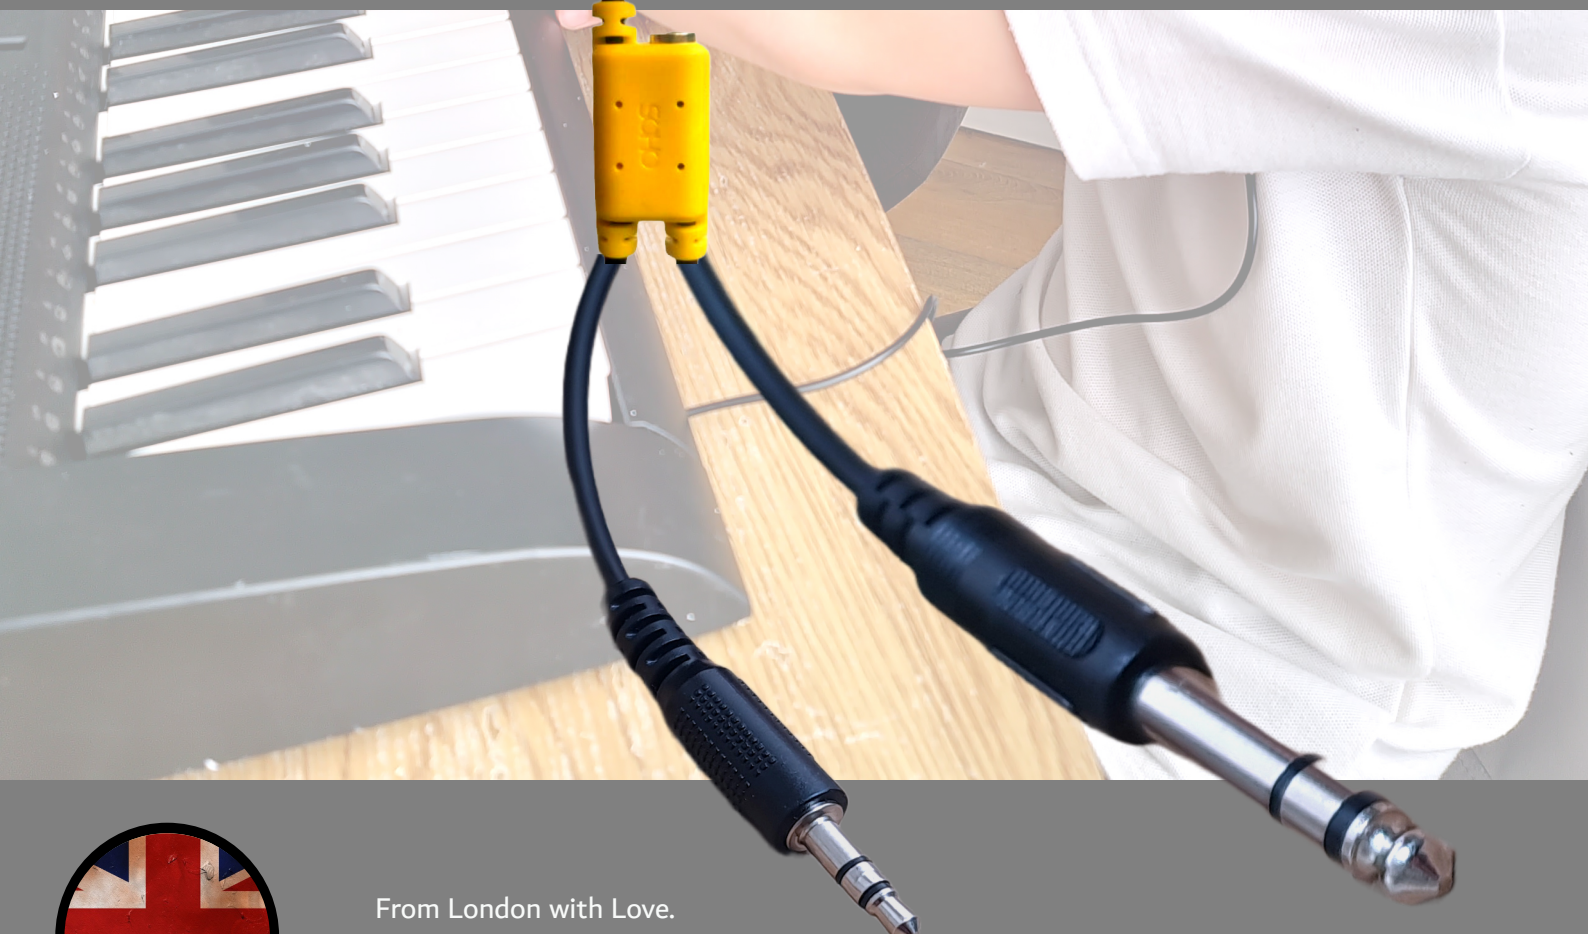

Music education or computer learning
Share audio together

Link Unit

- Strong moulded structure
- Both 3.5mm and 6.35mm (1/4") Jack plugs
- 3.5mm Jack Socket (audio out)
- Hardwired to headset

Soho Link allows a second audio output for every set of headphones.

Are you tired of losing jack plug adaptors? Or possibly fed up of seeing students use them as missiles?

Soho Audio link gives you both 1/4" and 3.5mm Jack inputs as standard HARD WIRED.

From London with Love.