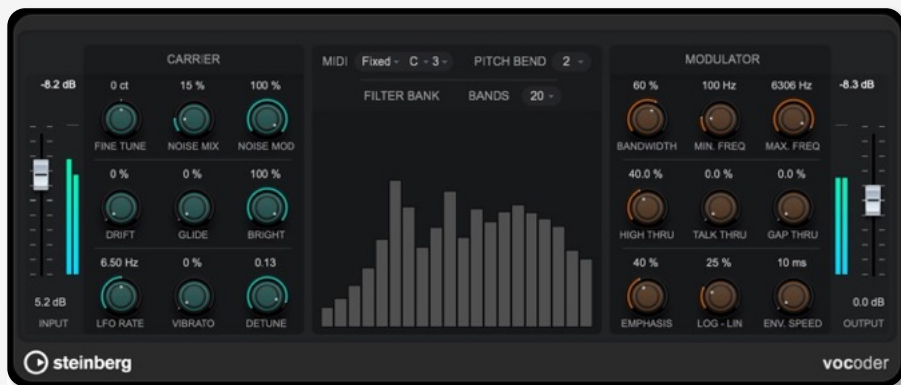

Pro

Artist

Elements

SAMPLER TRACK

Tweak it

The Sampler Track is even more creative, thanks to stunning new Spectral Warp modes for extreme manipulation and powerful envelope creation.

Pro

Artist

Elements

VOCODER

The return of a legend

Create classic robotic vocals or add analog flavor to your instruments with the legendary Steinberg Vocoder. Use up to 24 filter bands, sidechain input, and enjoy in-depth control over the sound.