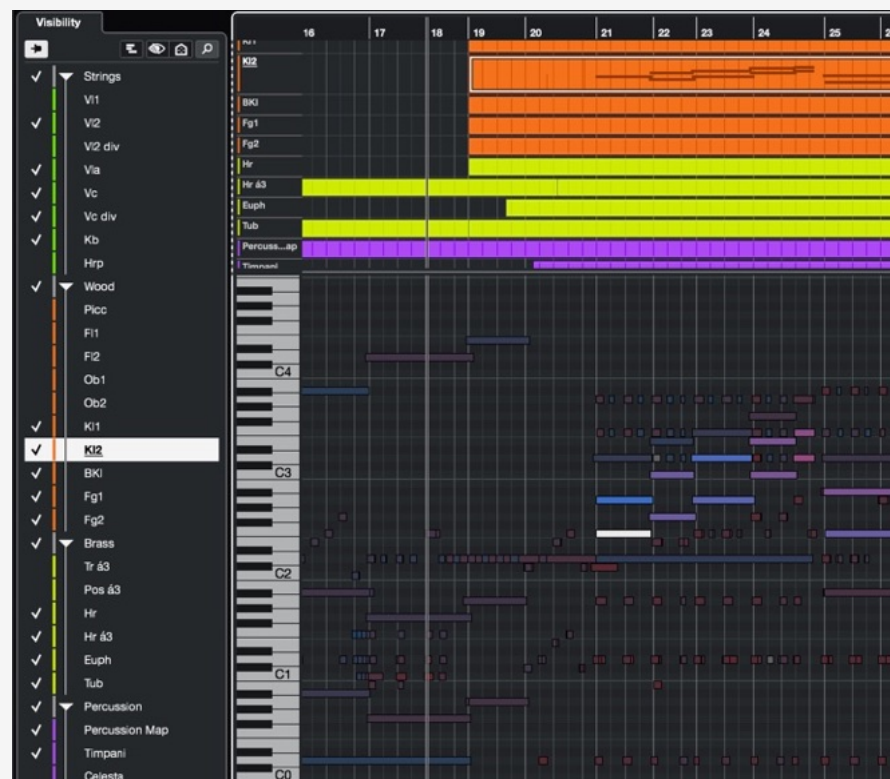

CHANNEL TAB

Mix on the go

The new channel tab in the Project window gives you direct access to your mix, without leaving the arrangement. The new design means you can intuitively find what you need, letting you mix on the go in a compact, per channel view.

Elements

 CUBASE 13

 steinberg

RANGE TOOL

Increase your range

The Range tool is one of the most powerful tools in Cubase and it's now available in the Key Editor as well as the Drum Editor.

Pro

Artist

Elements

EDITOR

A new editor experience

Edit multiple parts from within the Key Editor and Drum Editor, switch between tracks with the Visibility tab and maintain an overview with the new Track display.

Pro

VOCAL PRODUCTION

The ultimate vocal chain

Vocal processing is an art of its own, taking a lot of expertise and experience to master the different processing steps. The VocalChain plug-in provides dedicated modules for each step, helping to turn your recordings into professional-sounding vocal tracks.