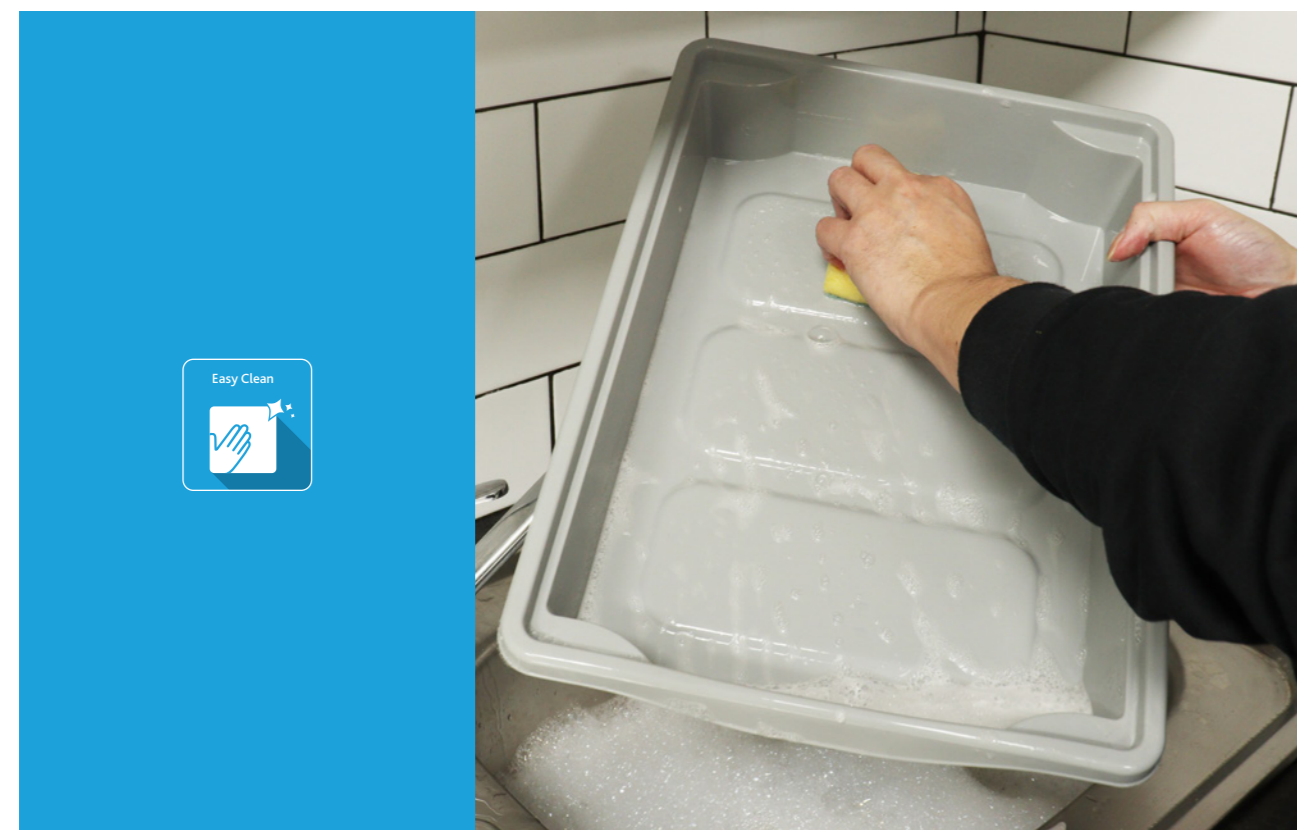

Monarch Trays™ and the Environment

We are committed to caring for our environment. Our tray manufacturing processes are incredibly efficient creating less than 1% wastage. Between 10 & 20% of the material used for each tray is recycled content, this level still allows us to ensure the structural integrity giving the tray its strength.

Our trays are manufactured to last but when they do reach the end of their life, they can be recycled and should not be sent to landfill.

Cleaning & Care Instruction

If your tray gets dirty, use a cloth or sponge and clean using a nonabrasive, all-purpose cleaner (Washing up Liquid works well) with warm water. This will avoid scratching the tray. Rinse with clean water and dry with a clean, soft cloth.

For stubborn stains, you can use baking soda and water. - Baking soda paste needs to be mixed with water. Apply directly to the discoloured areas of the plastic tray. Allow the object to sit for twenty to thirty mins before applying with a moist cloth to the container then rinse and dry.

Avoid using household bleach as this is corrosive to plastic and will damage the integrity of the tray.

Our customers are always at the heart of our business. Our dedication and commitment to service and support is the reason we are recognised as a leader in our field.

Follow us on our journey...

#mymonarchtray
#monarchtray
#teammonarch
#educationalfurniture

monarch™
education furniture

0115 982 1771
monarchuk.com
sales@monarchuk.com