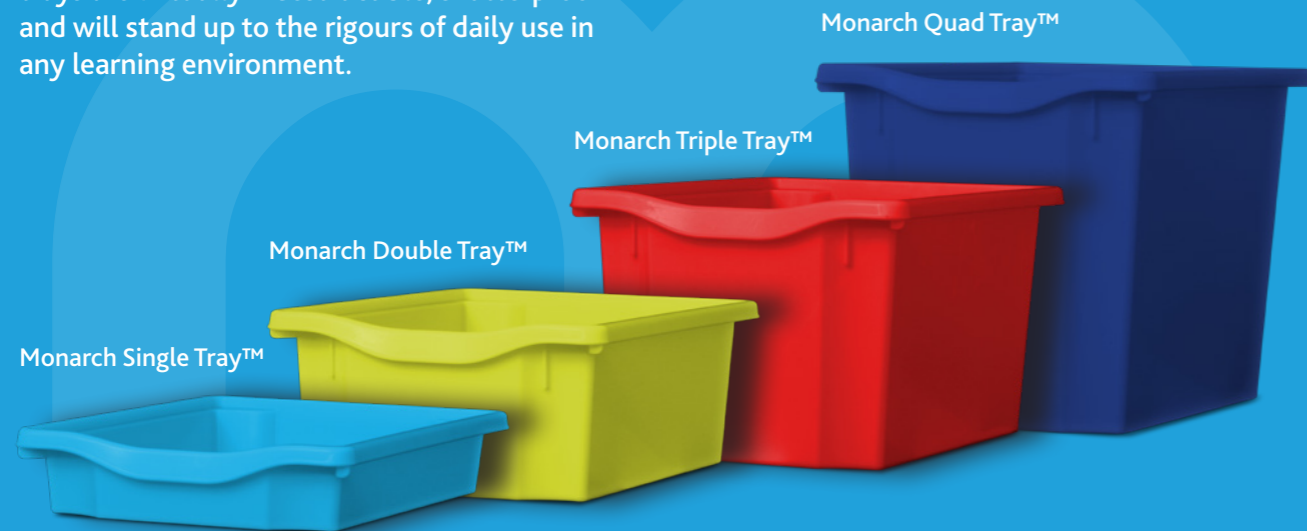

Introducing the NEW Monarch Tray™ range

Our fantastic new range of trays have been truly designed for the 21st century!

Create inspiring learning environments with our trays - available in four different sizes and over 20 industry standard colours. You can be sure that we have something to suit your requirements.

Manufactured from 100% polypropylene, our trays are virtually indestructible, shatterproof and will stand up to the rigours of daily use in any learning environment.

The Monarch Tray™ range will fit all standard school furniture so upgrading to our trays will be as easy as 123.

Our trays are manufactured to last but at end of life they can easily be recycled.