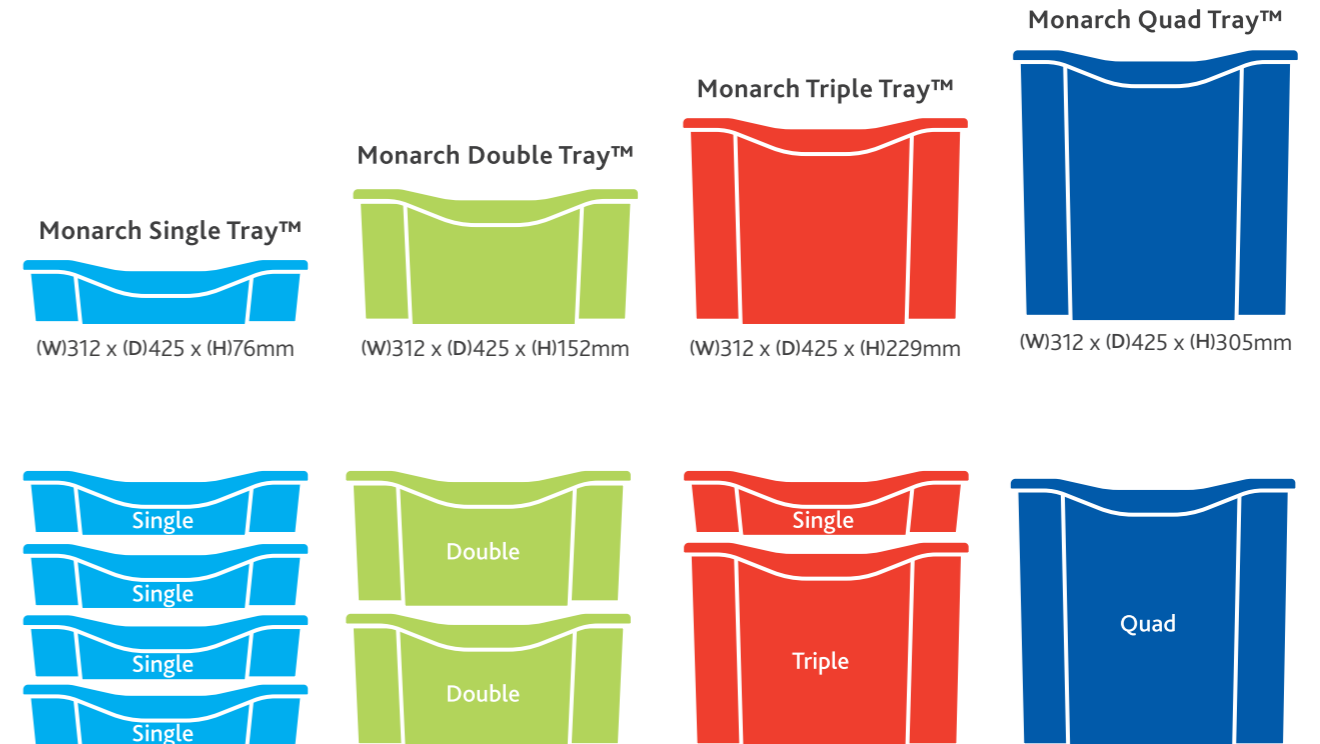

## Monarch Tray™ Classic Translucent & Tints

Colour chart disclaimer: We have made every effort to make the colours on this document as close as possible to the ones you will receive.

## Monarch Tray™ Features

Subtle rounding of corners creates a softer feel and touch.

Re-enforced side rib for extra strength.

Scooped out base gives extra strength and stability.

The Monarch Lid™ fits perfectly onto the top of the tray.

## Monarch Tray™ Sizes

Monarch Single Tray™, Monarch Double Tray™, Monarch Triple Tray™, Monarch Quad Tray™, Monarch Lid™, Monarch Runner™ are all Trademarks™ of Monarch Education furniture.