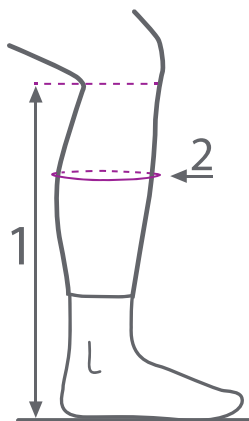

## Size chart riding boot Birgit Wide

Size:	36	37	38	39	40	41	42
1	43	44	45	46	46	47	47
2	35	36	37	38	39	40	41

## Size chart riding boot Birgit Extra Wide

Size:	36	37	38	39	40	41	42
1	43	44	45	46	46	47	47
2	37	38	39	40	41	42	43

Size chart in cm

## Measuring guide

**Find 1** by measuring your leg from the ground to hollow on the back of your knee.

**Find 2** by measuring the circumference of your calf at the widest point.

Preferably measure while wearing riding breeches. Not with jeans or the bare leg.