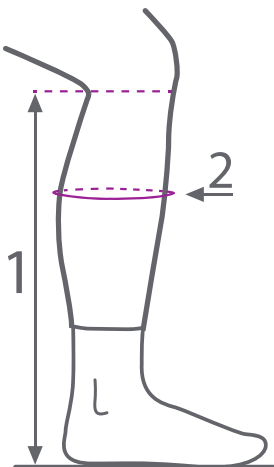

Riding boot Sasha

Size chart riding boot Sasha

Size:	36	37	38	39	40	41	42
1	44	45	46	47	47	47	48
2	34	35	36	36	37	38	39

Size chart riding boot Sasha Wide

Size:	36	37	38	39	40	41	42
1	44	45	46	47	47	47	48
2	36	37	38	38	39	40	40

Size chart in cm

Measuring guide

Find 1 by measuring your leg from the ground to hollow on the back of your knee.

Find 2 by measuring the circumference of your calf at the widest point.

Preferably measure while wearing riding breeches. Not with jeans or the bare leg.

Conversion chart

EU	UK	US	CM
36	3	5	22,9
37	4	6	23,8
38	5	6,5	24,3
39	6	7,5	25,1
40	7	8	25,4
41	8	9	26,3
42	9	9,5	26,9