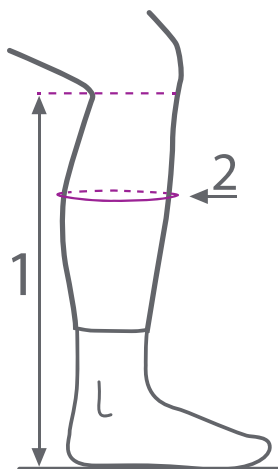

## Size chart riding boot Nina

Size:	36	37	38	39	40	41	42
1	43	44	45	46	46	47	47
2	33	34	35	36	37	38	39

## Size chart riding boot Nina Wide

Size:	36	37	38	39	40	41	42
1	43	44	45	46	46	47	47
2	35	36	37	38	39	40	41

Size chart in cm

## Measuring guide

**Find 1** by measuring your leg from the ground to hollow on the back of your knee.

**Find 2** by measuring the circumference of your calf at the widest point.

Preferably measure while wearing riding breeches. Not with jeans or the bare leg.