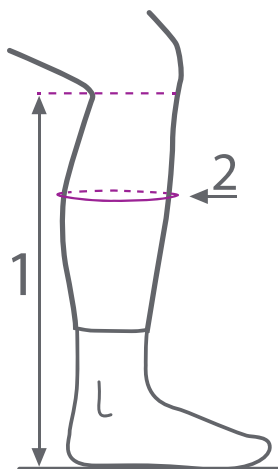

Riding boot Sophia

Size chart riding boot Sophia

Size:	36	37	38	39	40	41	42
1	43	44	45	46	46	47	47
2	33	34	35	36	37	38	39

Size chart riding boot Sophia Wide

Size:	36	37	38	39	40	41	42
1	43	44	45	46	46	47	47
2	35	36	37	38	39	40	41

Size chart in cm

Measuring guide

Find 1 by measuring your leg from the ground to hollow on the back of your knee.

Find 2 by measuring the circumference of your calf at the widest point.

Preferably measure while wearing riding breeches. Not with jeans or the bare leg.

Conversion chart

EU	UK	US	CM
36	3	5	22,9
37	4	6	23,8
38	5	6,5	24,3
39	6	7,5	25,1
40	7	8	25,4
41	8	9	26,3
42	9	9,5	26,9