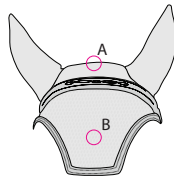

- ☐ Location A
- ☐ Location B
- ☐ Both

3. Choose Bonnet Type:

- ☐ Regular
- ☐ SilentFit™
- ☐ Add HeadsUp Patch
  - ☐ Yes
  - ☐ No

To be filled out by EquiFit Customizer

Date: _____

EF Sales Order #: _____

MT Sales Order #: _____

Prod. Order #: _____

Customer #: _____

Configuration Code: _____

Order Taken By: _____

Order Entered By: _____

LOCATION A: LETTERING ONLY _____