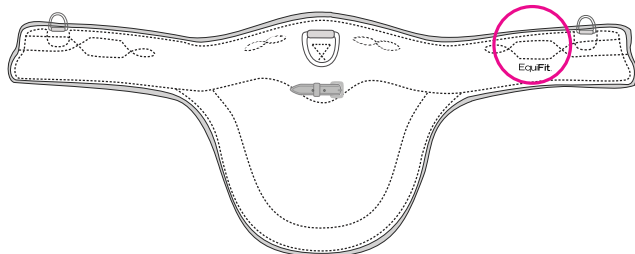

Stock Girths With Etching

MADE IN USA

EquiFit®

877.437.8434 EquiFit.net

Customer Name: _____ Customer Initials: _____

ANATOMICAL HUNTER GIRTH _____

1. Choose the Size:

Pony 36" 38" 40" 42" 44"

Horse 46" 48" 50" 52" 54" 56" 58"

--	--	--	--	--	--	--	--	--	--

(max 10 characters. Font size: 24PT)

2. Choose a Style:

Serif **Sans** *Script*

ANATOMICAL JUMPER GIRTH _____

1. Choose the Size:

Horse 46" 48" 50" 52" 54" 56"

--	--	--	--	--	--	--	--	--	--

(max 10 characters. Font size: 24PT)

2. Choose a Style:

Serif **Sans** *Script*

ANATOMICAL BELLY GUARD GIRTH _____

1. Choose the Size:

Horse 44" 46" 48" 50" 52" 54" 56"

--	--	--	--	--	--	--	--	--	--