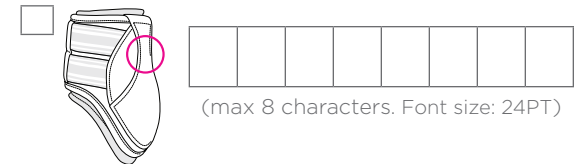

- PONY S M L XL XXL

MONOGRAM

1. Choose the Placement:

Front Bottom Center Front Inside Top Hind Inside Top

LETTERING

1. Choose the Placement:

Front Bottom Center

(max 10 characters per line. Font size: 24PT)

Front Inside Top

(max 10 characters per line. Font size: 24PT)

Hind Inside Top

(max 8 characters. Font size: 24PT)

2. Choose a Style: **Serif** **Sans** *Script*

HIND

1. Choose Boot:

- D-Teq™ Eq-Teq™
 D-Teq w/ SheepsWool™ Eq-Teq w/ SheepsWool™