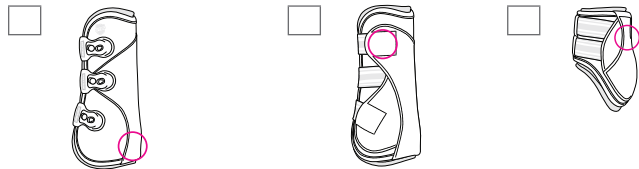

2. Choose Boot Color: (Only fill out if D-Teq is selected)

- Shell Color: **OR** Binding Color: (Black Ostrich shell)
- Black Navy
 Black Ostrich Brown
 Brown

3. Choose Quantity & Size:

(Pony size only available in Eq-Teq) (XXL only available in Black Ostrich/Black)

- PONY S M L XL XXL

MONOGRAM

1. Choose the Placement:

Front Bottom Center Front Inside Top Hind Inside Top

LETTERING

1. Choose the Placement:

Front Bottom Center

(max 10 characters per line. Font size: 24PT)